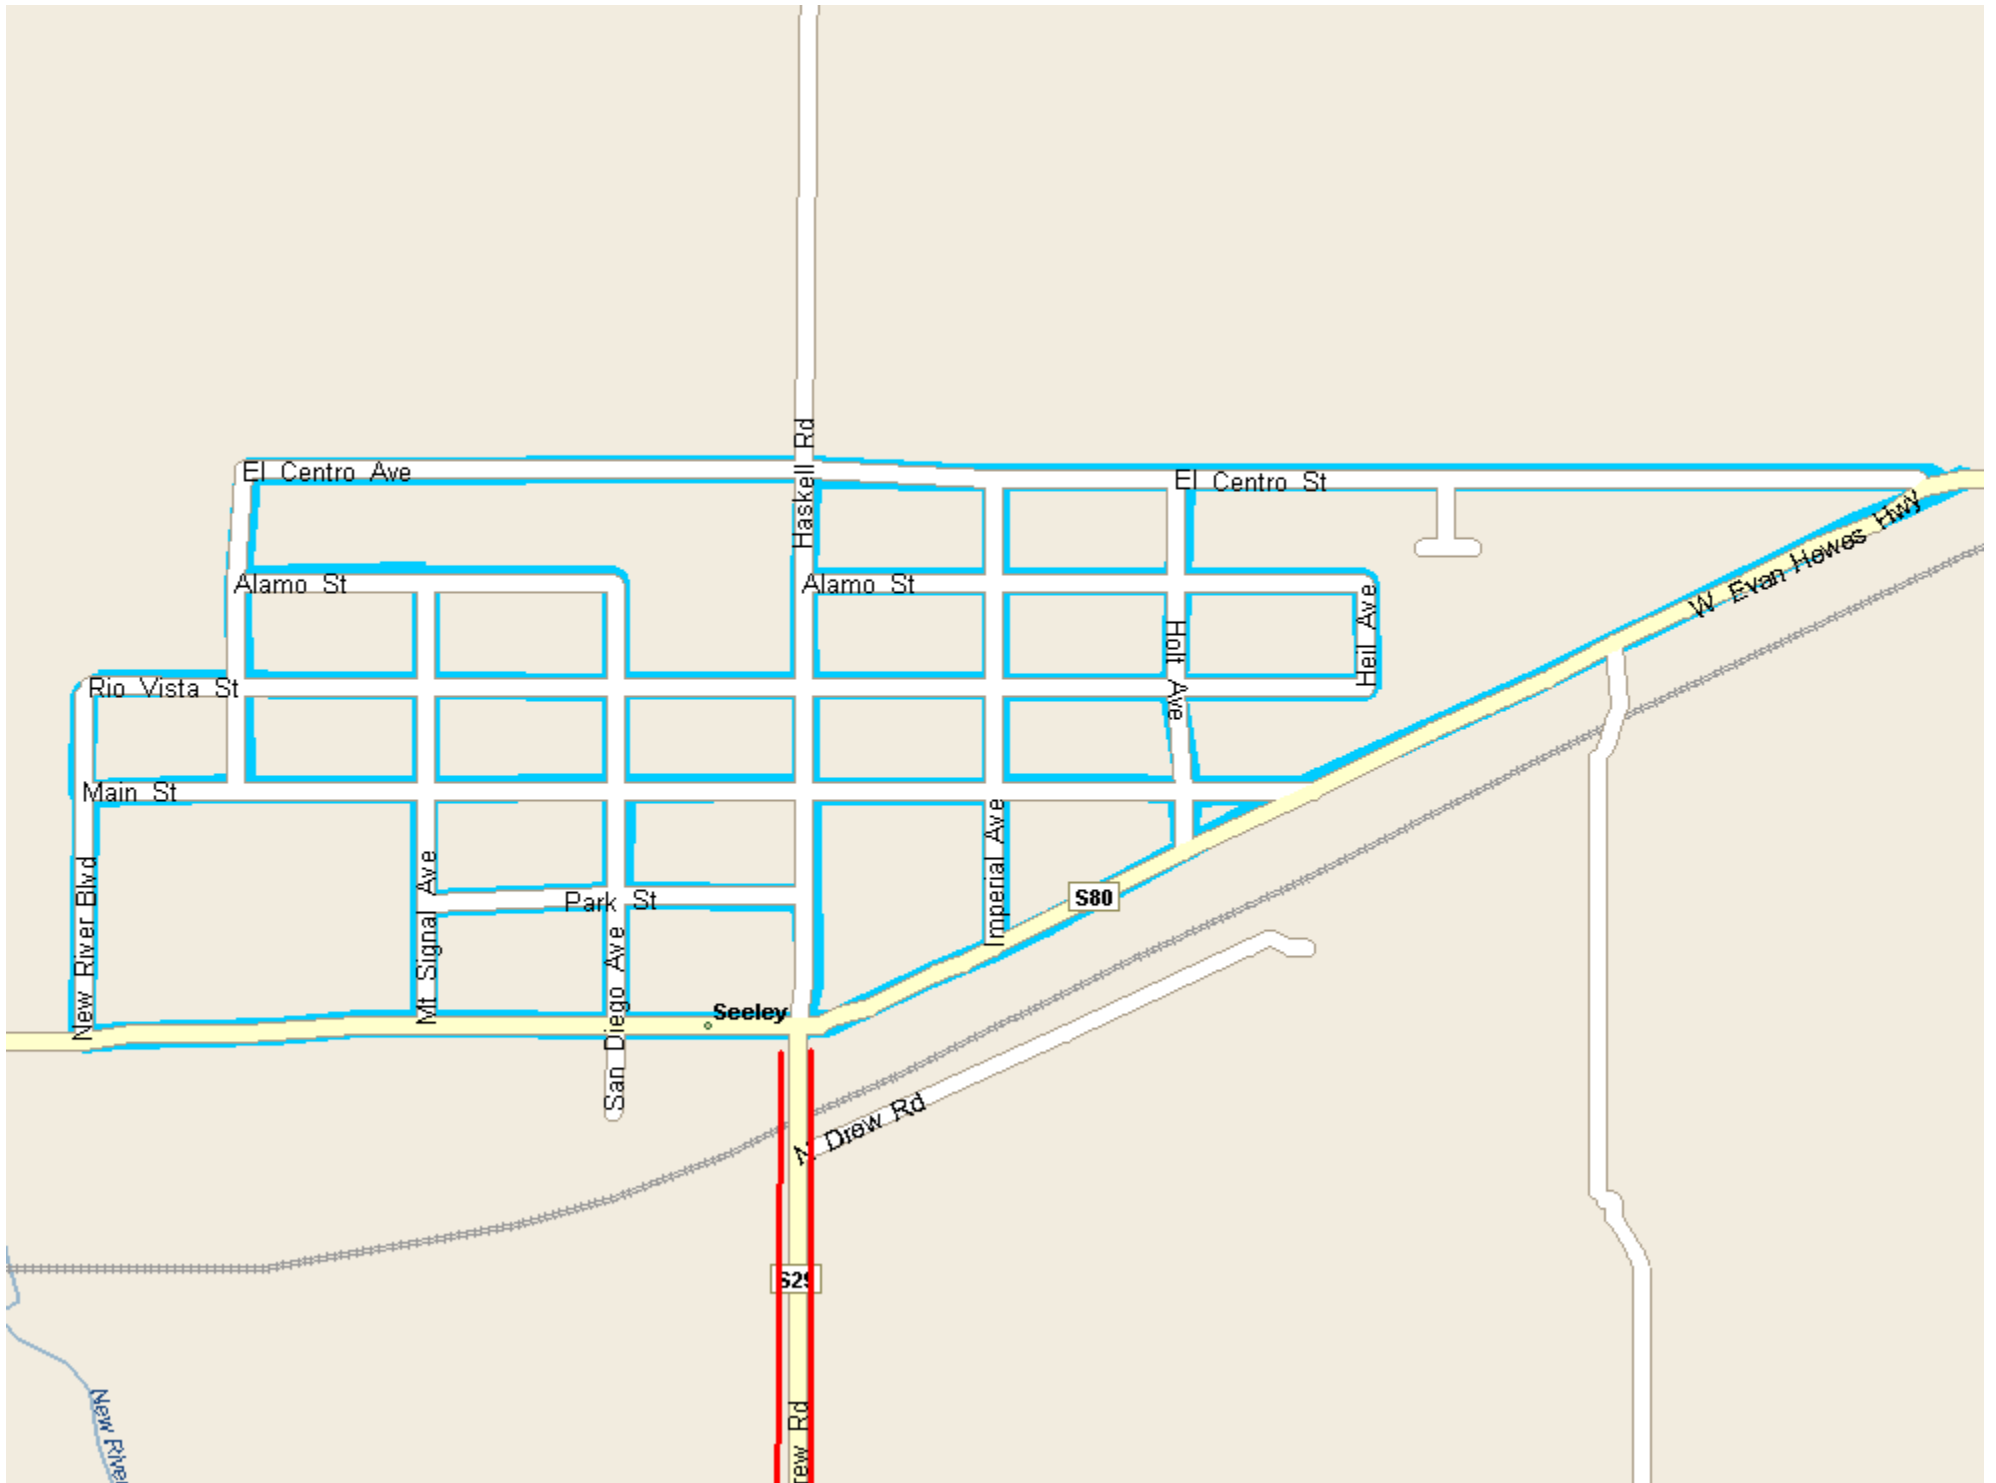

BOMBAY BEACH

NILAND

W HORNE & MC CABE COVE ROAD

WEST IMPERIAL

BARBARA WORTH URBAN AREA

ATEN RD, VILLA LANE RD, BASS COVE RD, AND CITRUS COVE RD

NEW YOURMAN RD, NEAR HEBER URBAN AREA

GATEWAY SERVICE AREA

# DREW RD & ROSS RD BICYCLE LANES

DESERT SHORES

College Springs Rd

Salton Sea

86

89

SALTON SEA BEACH

POE COLONIA

HEBER - NORTH

HEBER-SOUTH

SALTON CITY SECTION 1

SALTON CITY SECTION 2

### SALTON CITY SECTION 3