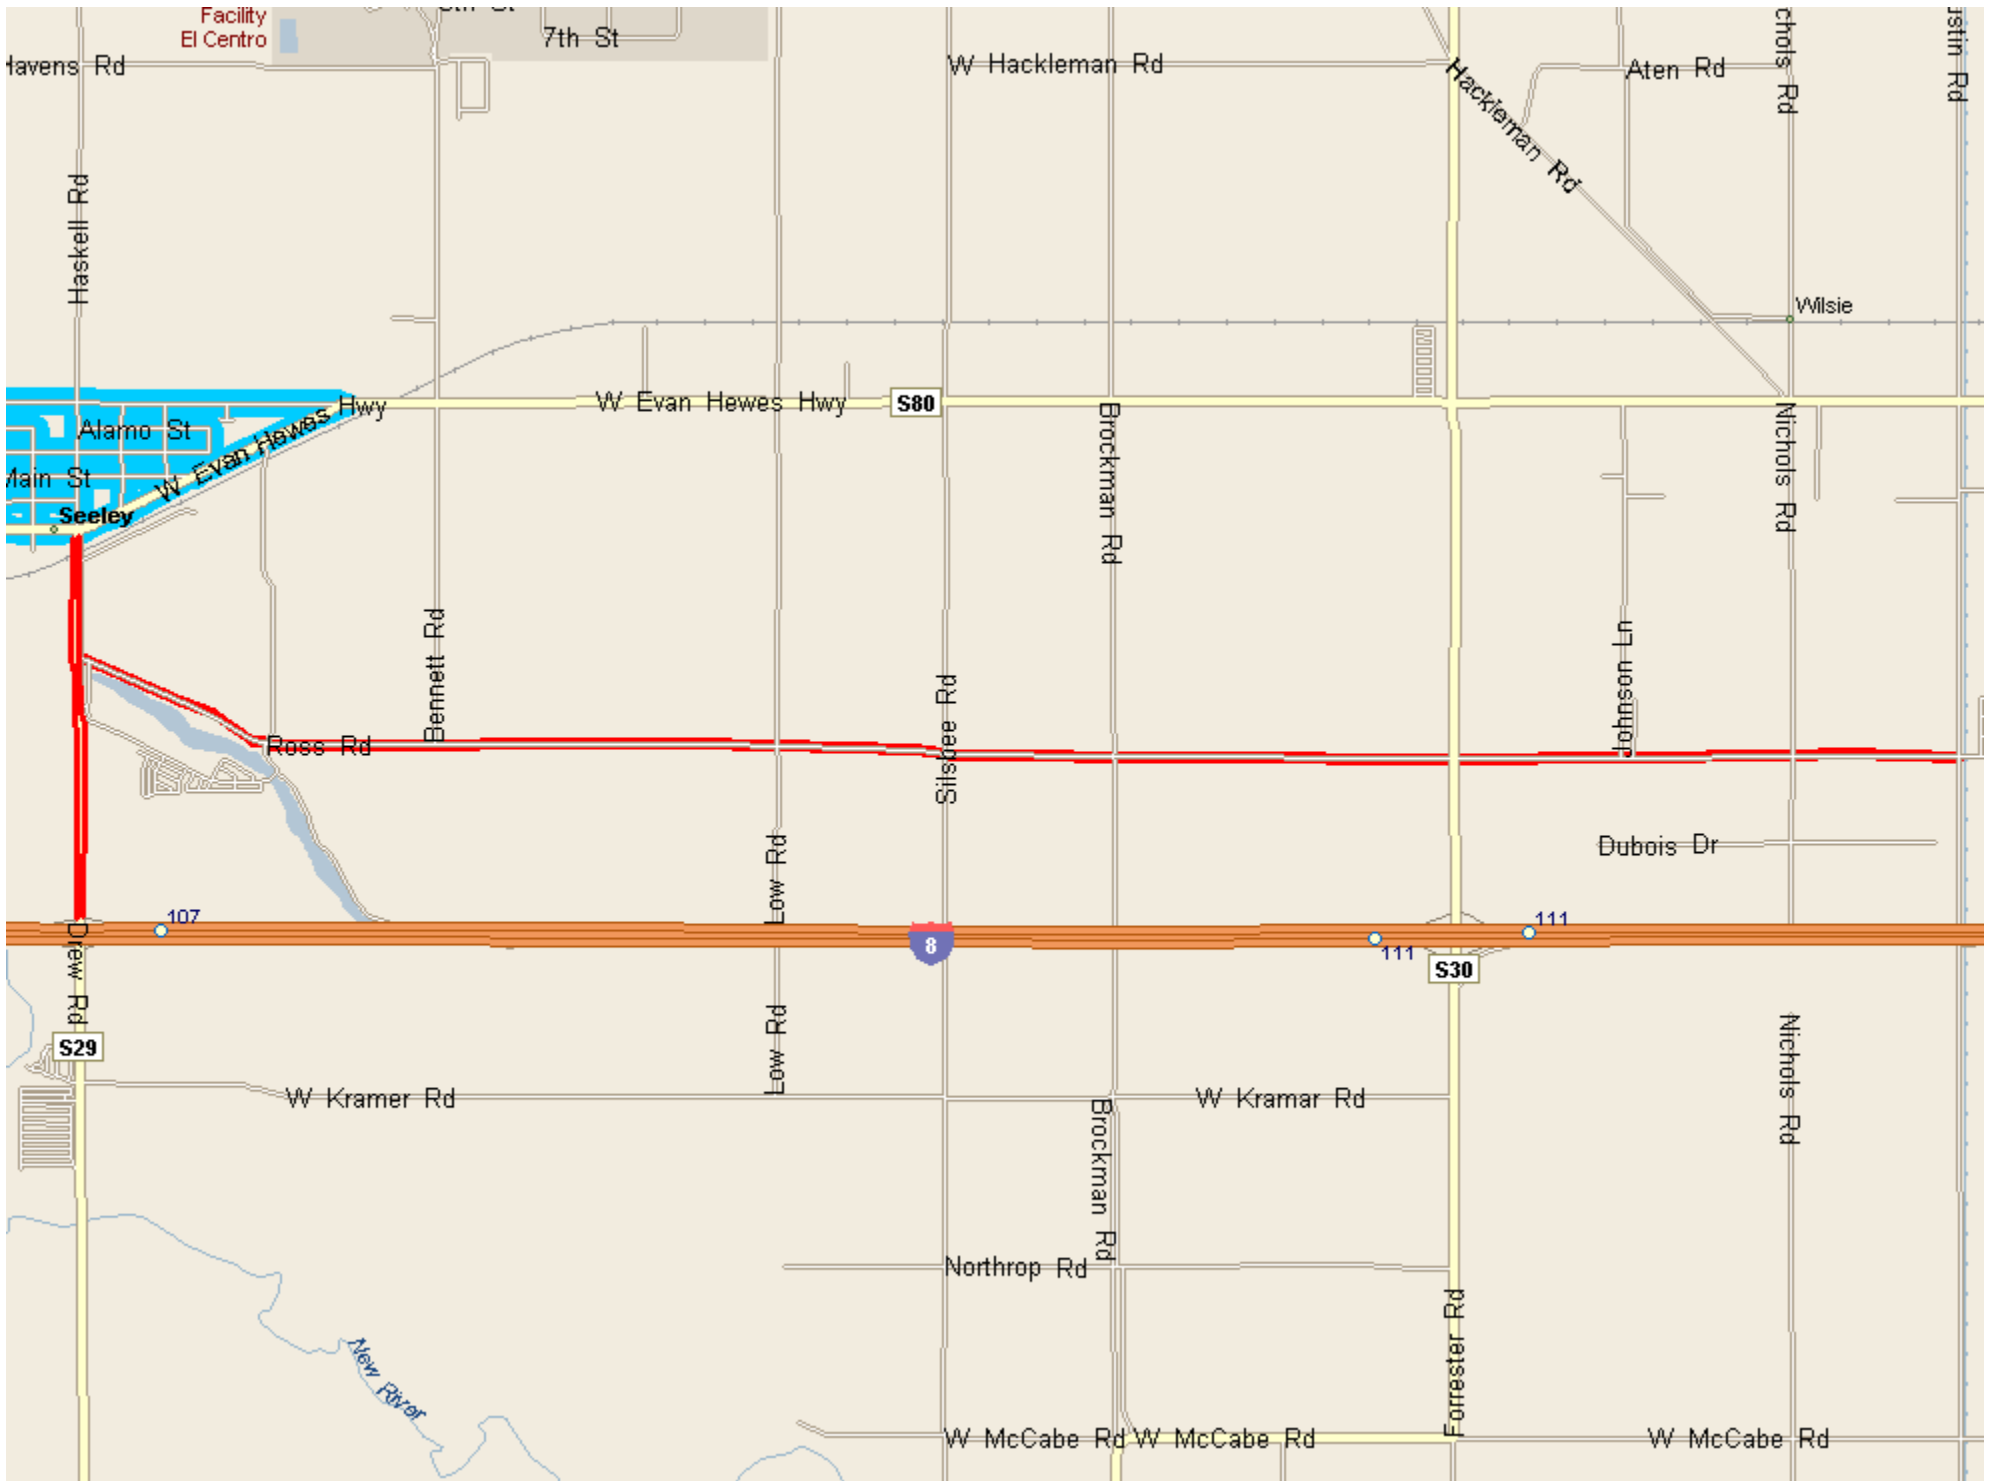

BOMBAY BEACH

NILAND

W HORNE & MC CABE COVE ROAD

WEST IMPERIAL

BARBARA WORTH URBAN AREA

ATEN RD, VILLA LANE RD, BASS COVE RD, AND CITRUS COVE RD

NEW YOURMAN RD, NEAR HEBER URBAN AREA

GATEWAY SERVICE AREA

# DREW RD & ROSS RD BICYCLE LANES

DESERT SHORES

College Springs Rd

Salton Sea

86

89

SALTON SEA BEACH

POE COLONIA

HEBER - NORTH

HEBER-SOUTH

SALTON CITY SECTION 1

SALTON CITY SECTION 2

### SALTON CITY SECTION 3