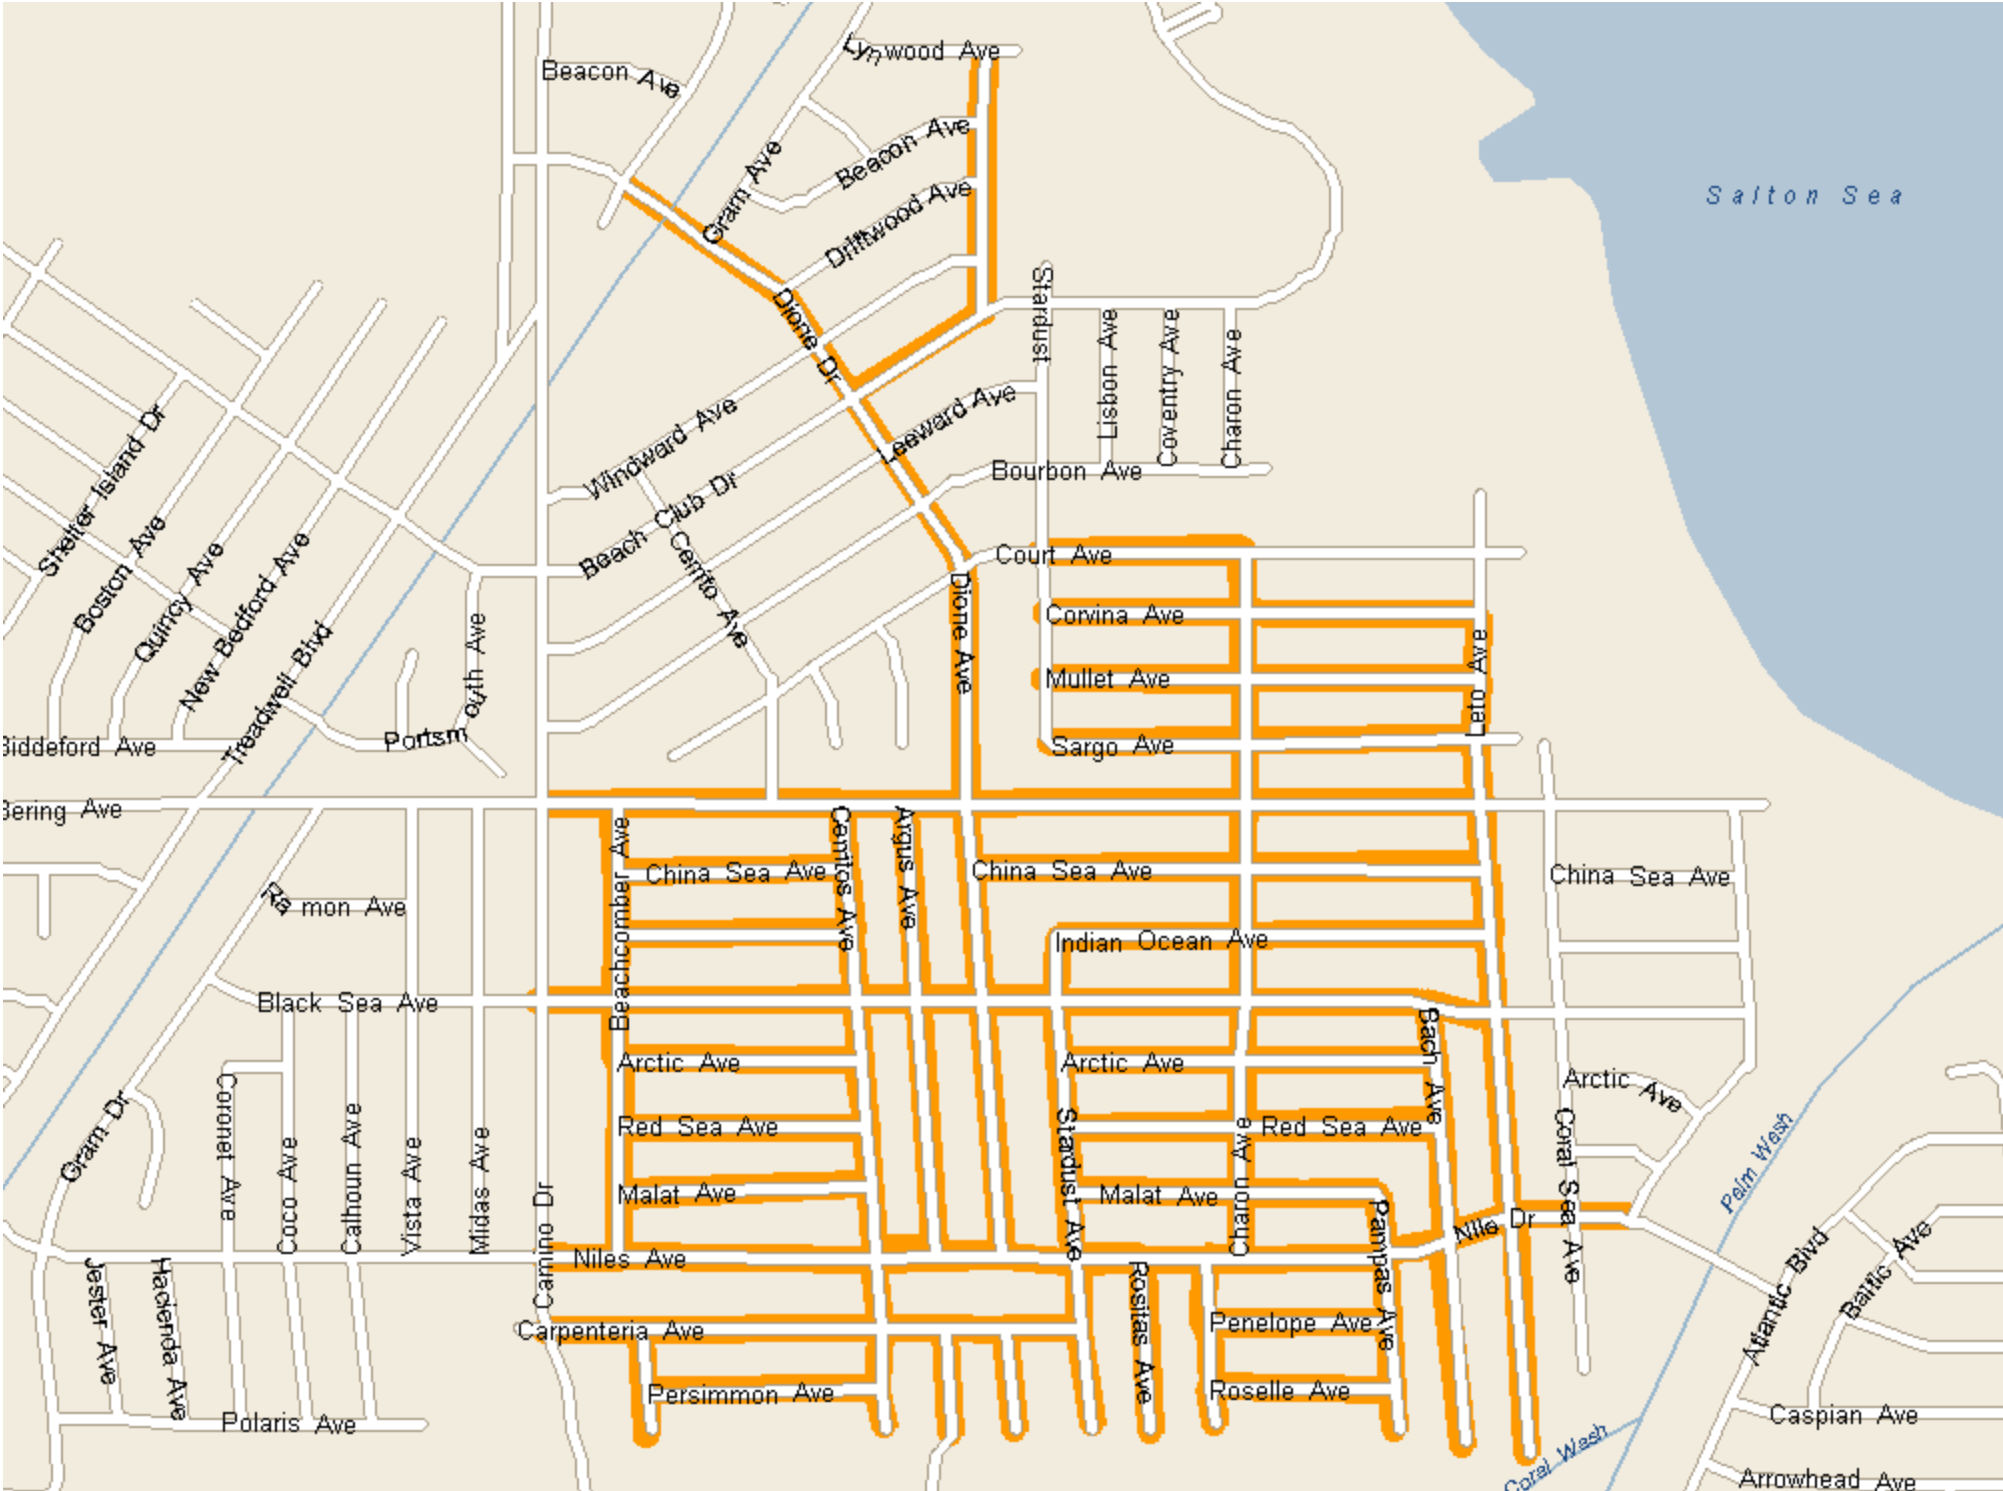

BOMBAY BEACH

NILAND

W HORNE & MC CABE COVE ROAD

WEST IMPERIAL

BARBARA WORTH URBAN AREA

ATEN RD, VILLA LANE RD, BASS COVE RD, AND CITRUS COVE RD

NEW YOURMAN RD, NEAR HEBER URBAN AREA

GATEWAY SERVICE AREA

# DREW RD & ROSS RD BICYCLE LANES

DESERT SHORES

College Springs Rd

Salton Sea

86

89

SALTON SEA BEACH

POE COLONIA

HEBER - NORTH

HEBER-SOUTH

SALTON CITY SECTION 1

SALTON CITY SECTION 2

### SALTON CITY SECTION 3