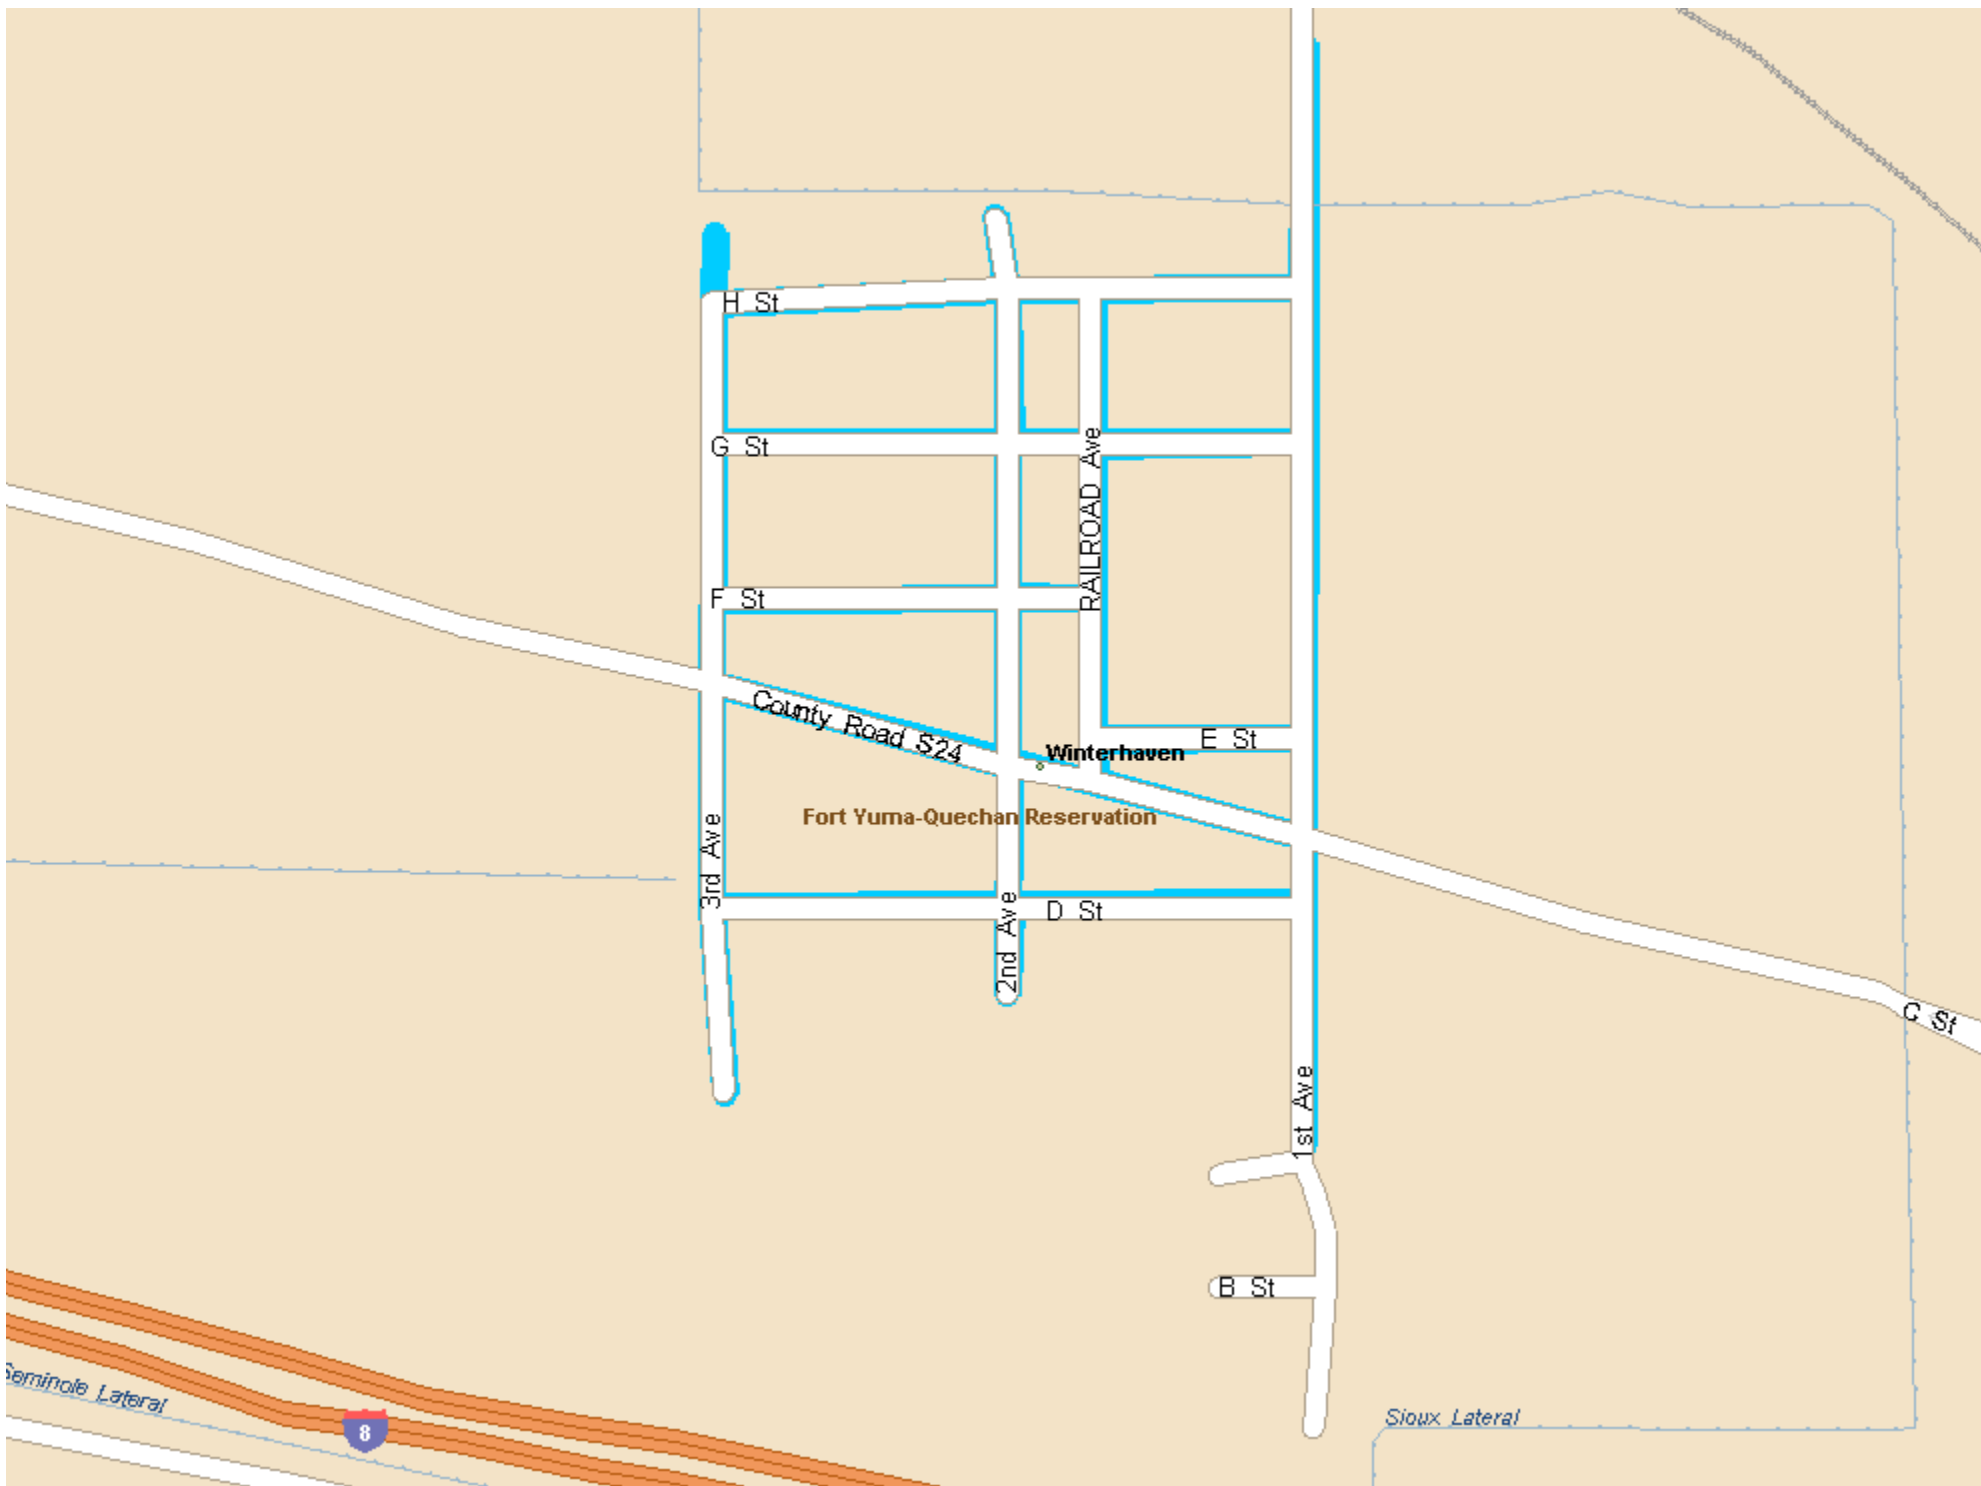

WINTERHAVEN