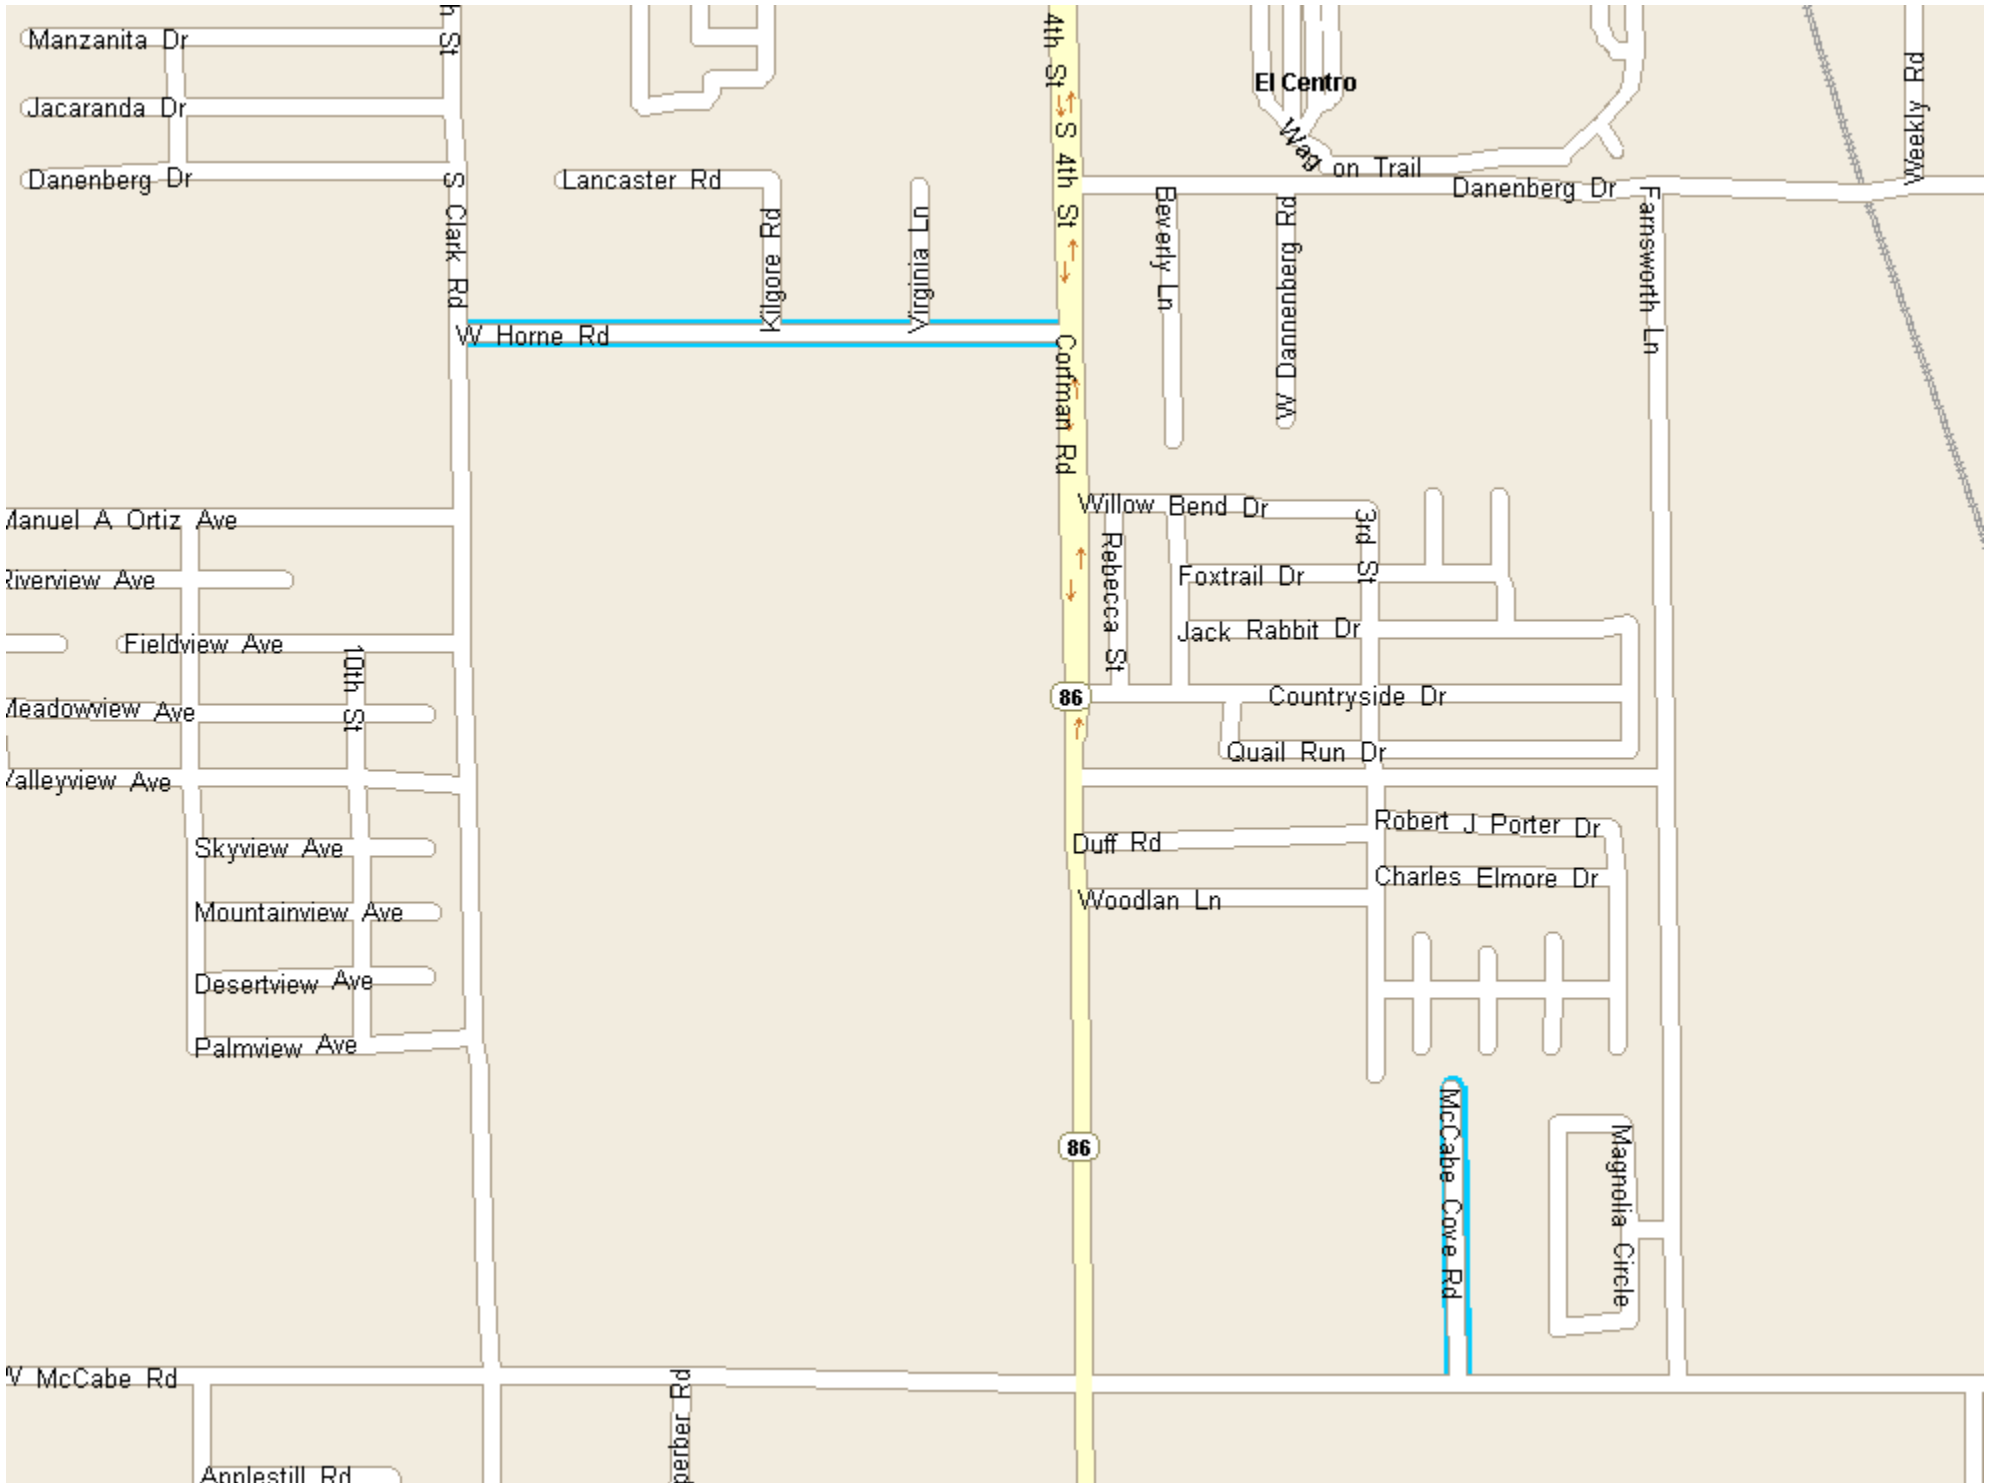

BOMBAY BEACH

NILAND

W HORNE & MC CABE COVE ROAD

WEST IMPERIAL

BARBARA WORTH URBAN AREA

ATEN RD, VILLA LANE RD, BASS COVE RD, AND CITRUS COVE RD

NEW YOURMAN RD, NEAR HEBER URBAN AREA

GATEWAY SERVICE AREA

# DREW RD & ROSS RD BICYCLE LANES

DESERT SHORES

College Springs Rd

Salton Sea

86

89

SALTON SEA BEACH

POE COLONIA

HEBER - NORTH

HEBER-SOUTH

SALTON CITY SECTION 1

SALTON CITY SECTION 2

### SALTON CITY SECTION 3