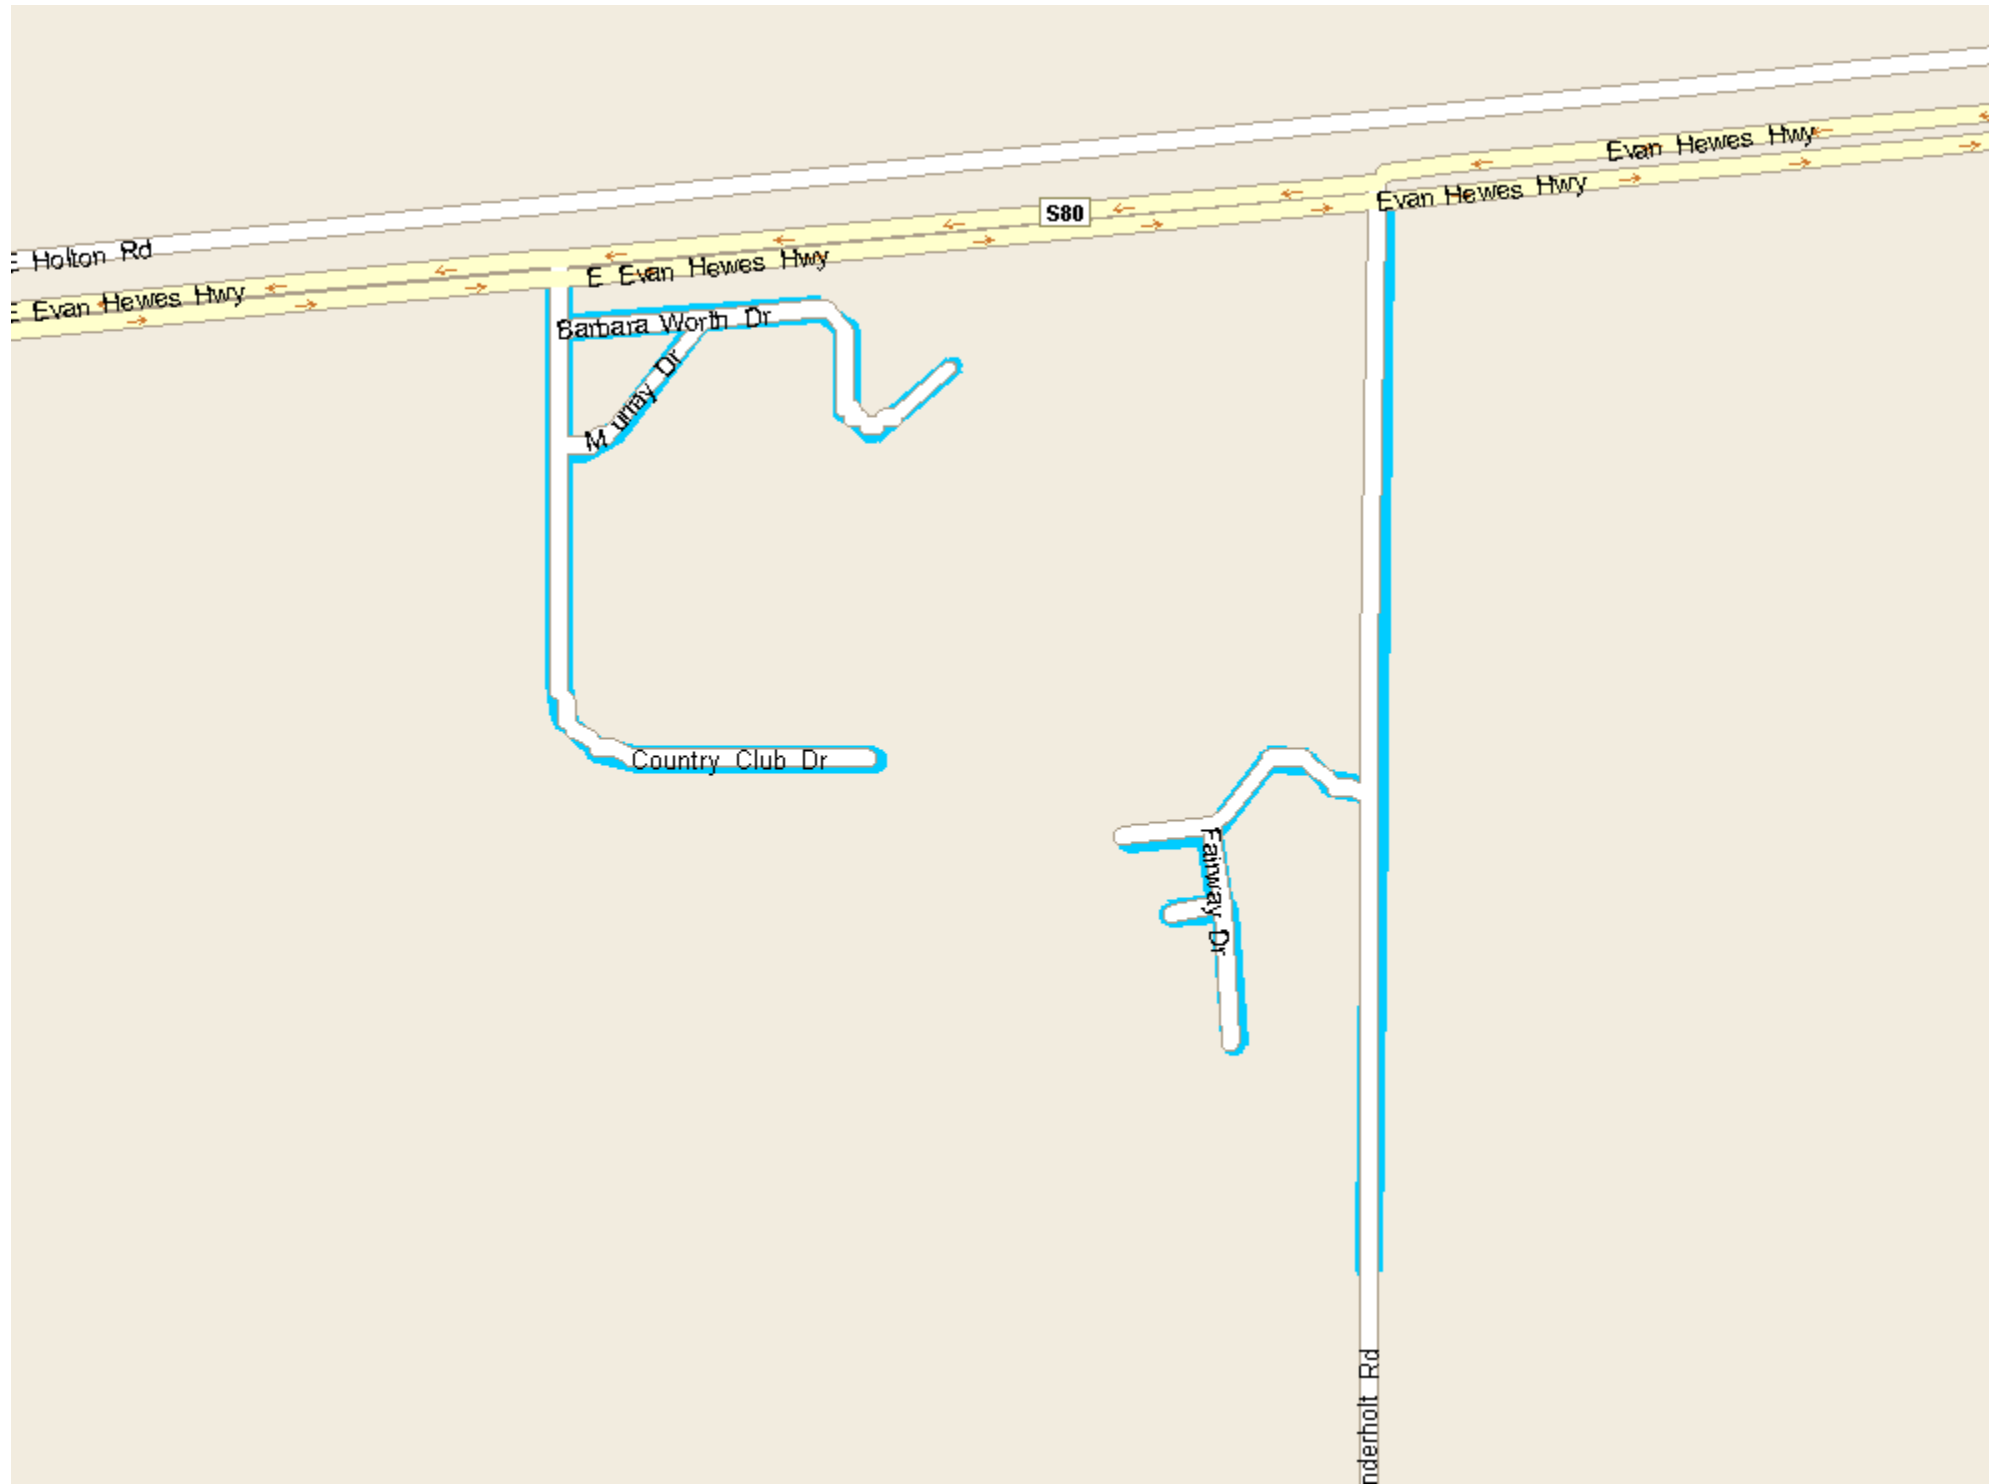

BOMBAY BEACH

NILAND

W HORNE & MC CABE COVE ROAD

WEST IMPERIAL

BARBARA WORTH URBAN AREA

ATEN RD, VILLA LANE RD, BASS COVE RD, AND CITRUS COVE RD

NEW YOURMAN RD, NEAR HEBER URBAN AREA

GATEWAY SERVICE AREA

# DREW RD & ROSS RD BICYCLE LANES

DESERT SHORES

College Springs Rd

Salton Sea

86

89

SALTON SEA BEACH

POE COLONIA

HEBER - NORTH

HEBER-SOUTH

SALTON CITY SECTION 1

SALTON CITY SECTION 2

### SALTON CITY SECTION 3