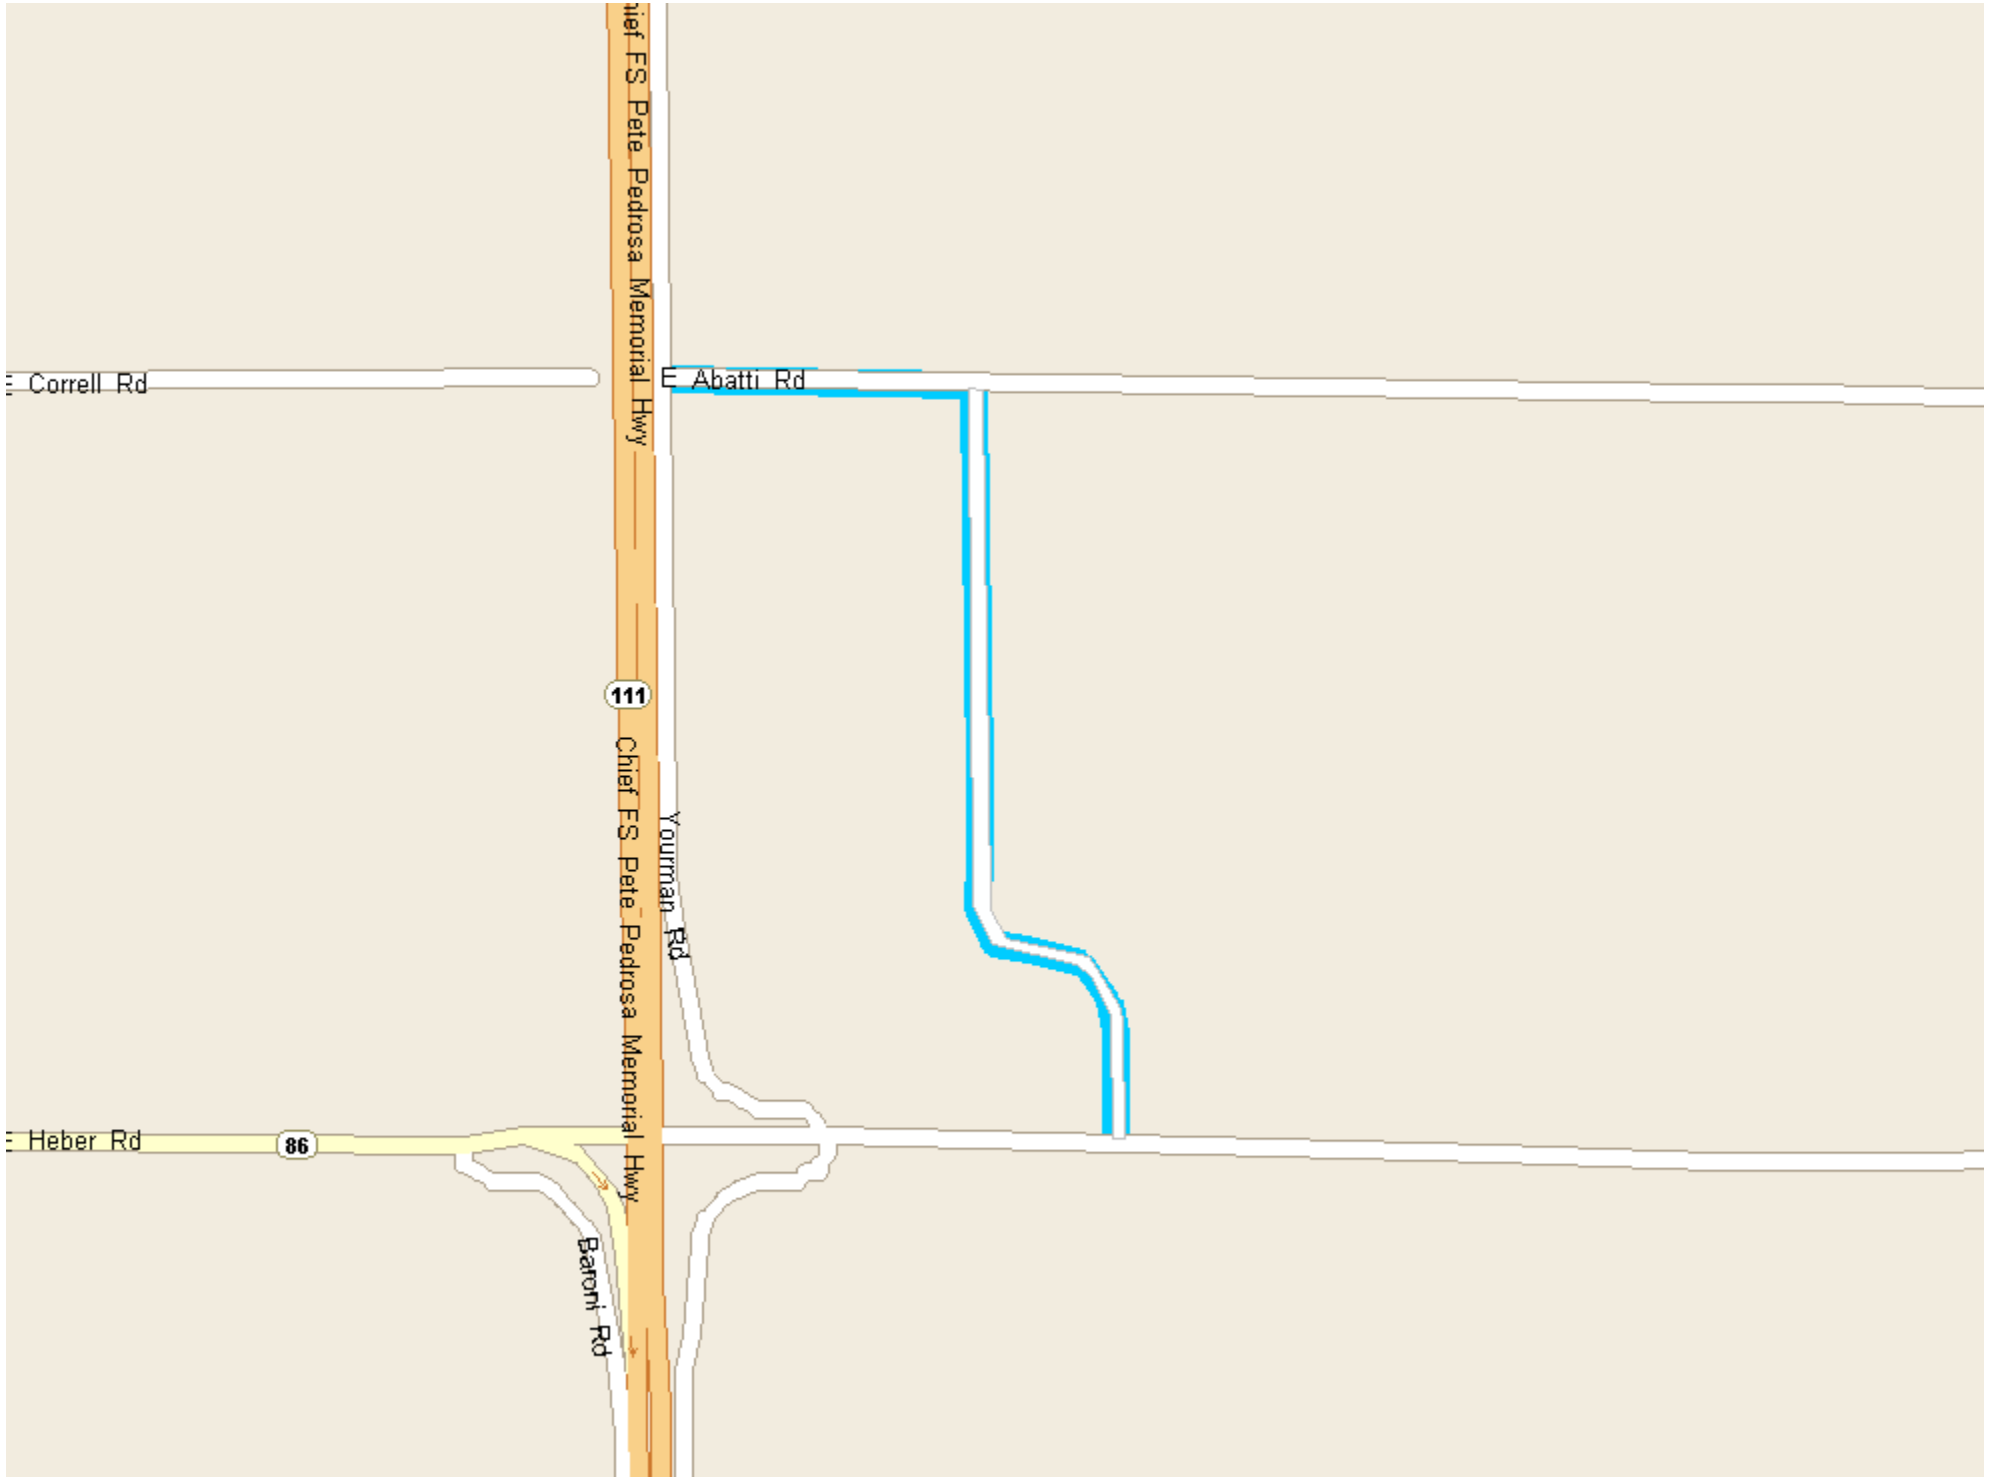

BOMBAY BEACH

NILAND

W HORNE & MC CABE COVE ROAD

WEST IMPERIAL

BARBARA WORTH URBAN AREA

ATEN RD, VILLA LANE RD, BASS COVE RD, AND CITRUS COVE RD

NEW YOURMAN RD, NEAR HEBER URBAN AREA

GATEWAY SERVICE AREA

# DREW RD & ROSS RD BICYCLE LANES

DESERT SHORES

College Springs Rd

Salton Sea

86

89

SALTON SEA BEACH

POE COLONIA

HEBER - NORTH

HEBER-SOUTH

SALTON CITY SECTION 1

SALTON CITY SECTION 2

### SALTON CITY SECTION 3