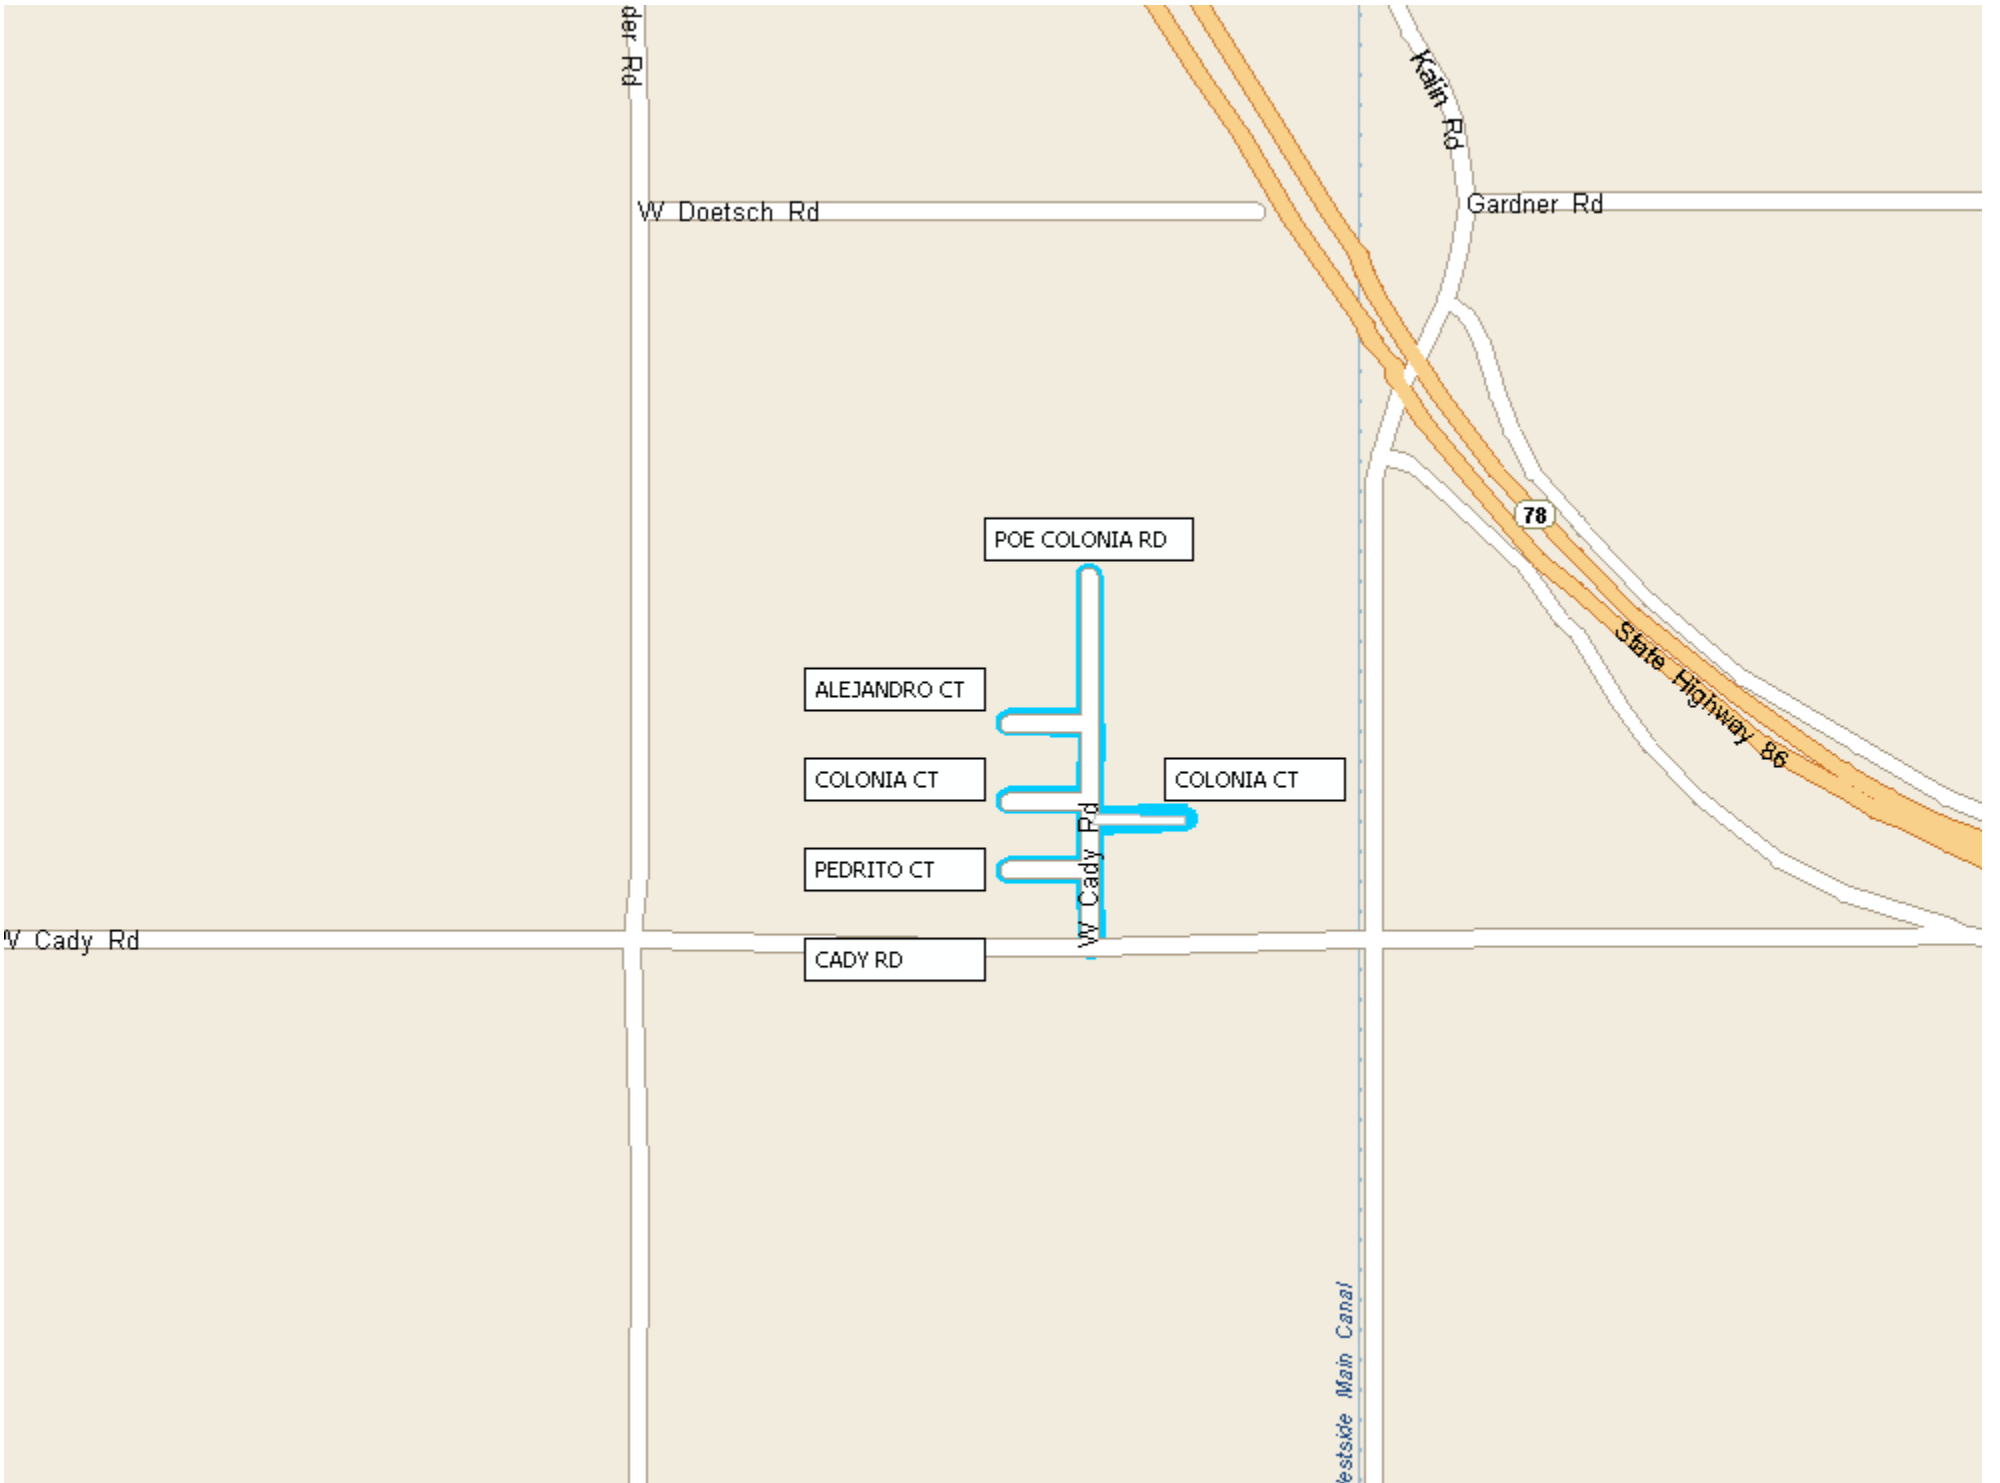

BOMBAY BEACH

NILAND

W HORNE & MC CABE COVE ROAD

WEST IMPERIAL

BARBARA WORTH URBAN AREA

ATEN RD, VILLA LANE RD, BASS COVE RD, AND CITRUS COVE RD

NEW YOURMAN RD, NEAR HEBER URBAN AREA

GATEWAY SERVICE AREA

# DREW RD & ROSS RD BICYCLE LANES

DESERT SHORES

College Springs Rd

Salton Sea

86

89

SALTON SEA BEACH

POE COLONIA

HEBER - NORTH

HEBER-SOUTH

SALTON CITY SECTION 1

SALTON CITY SECTION 2

### SALTON CITY SECTION 3