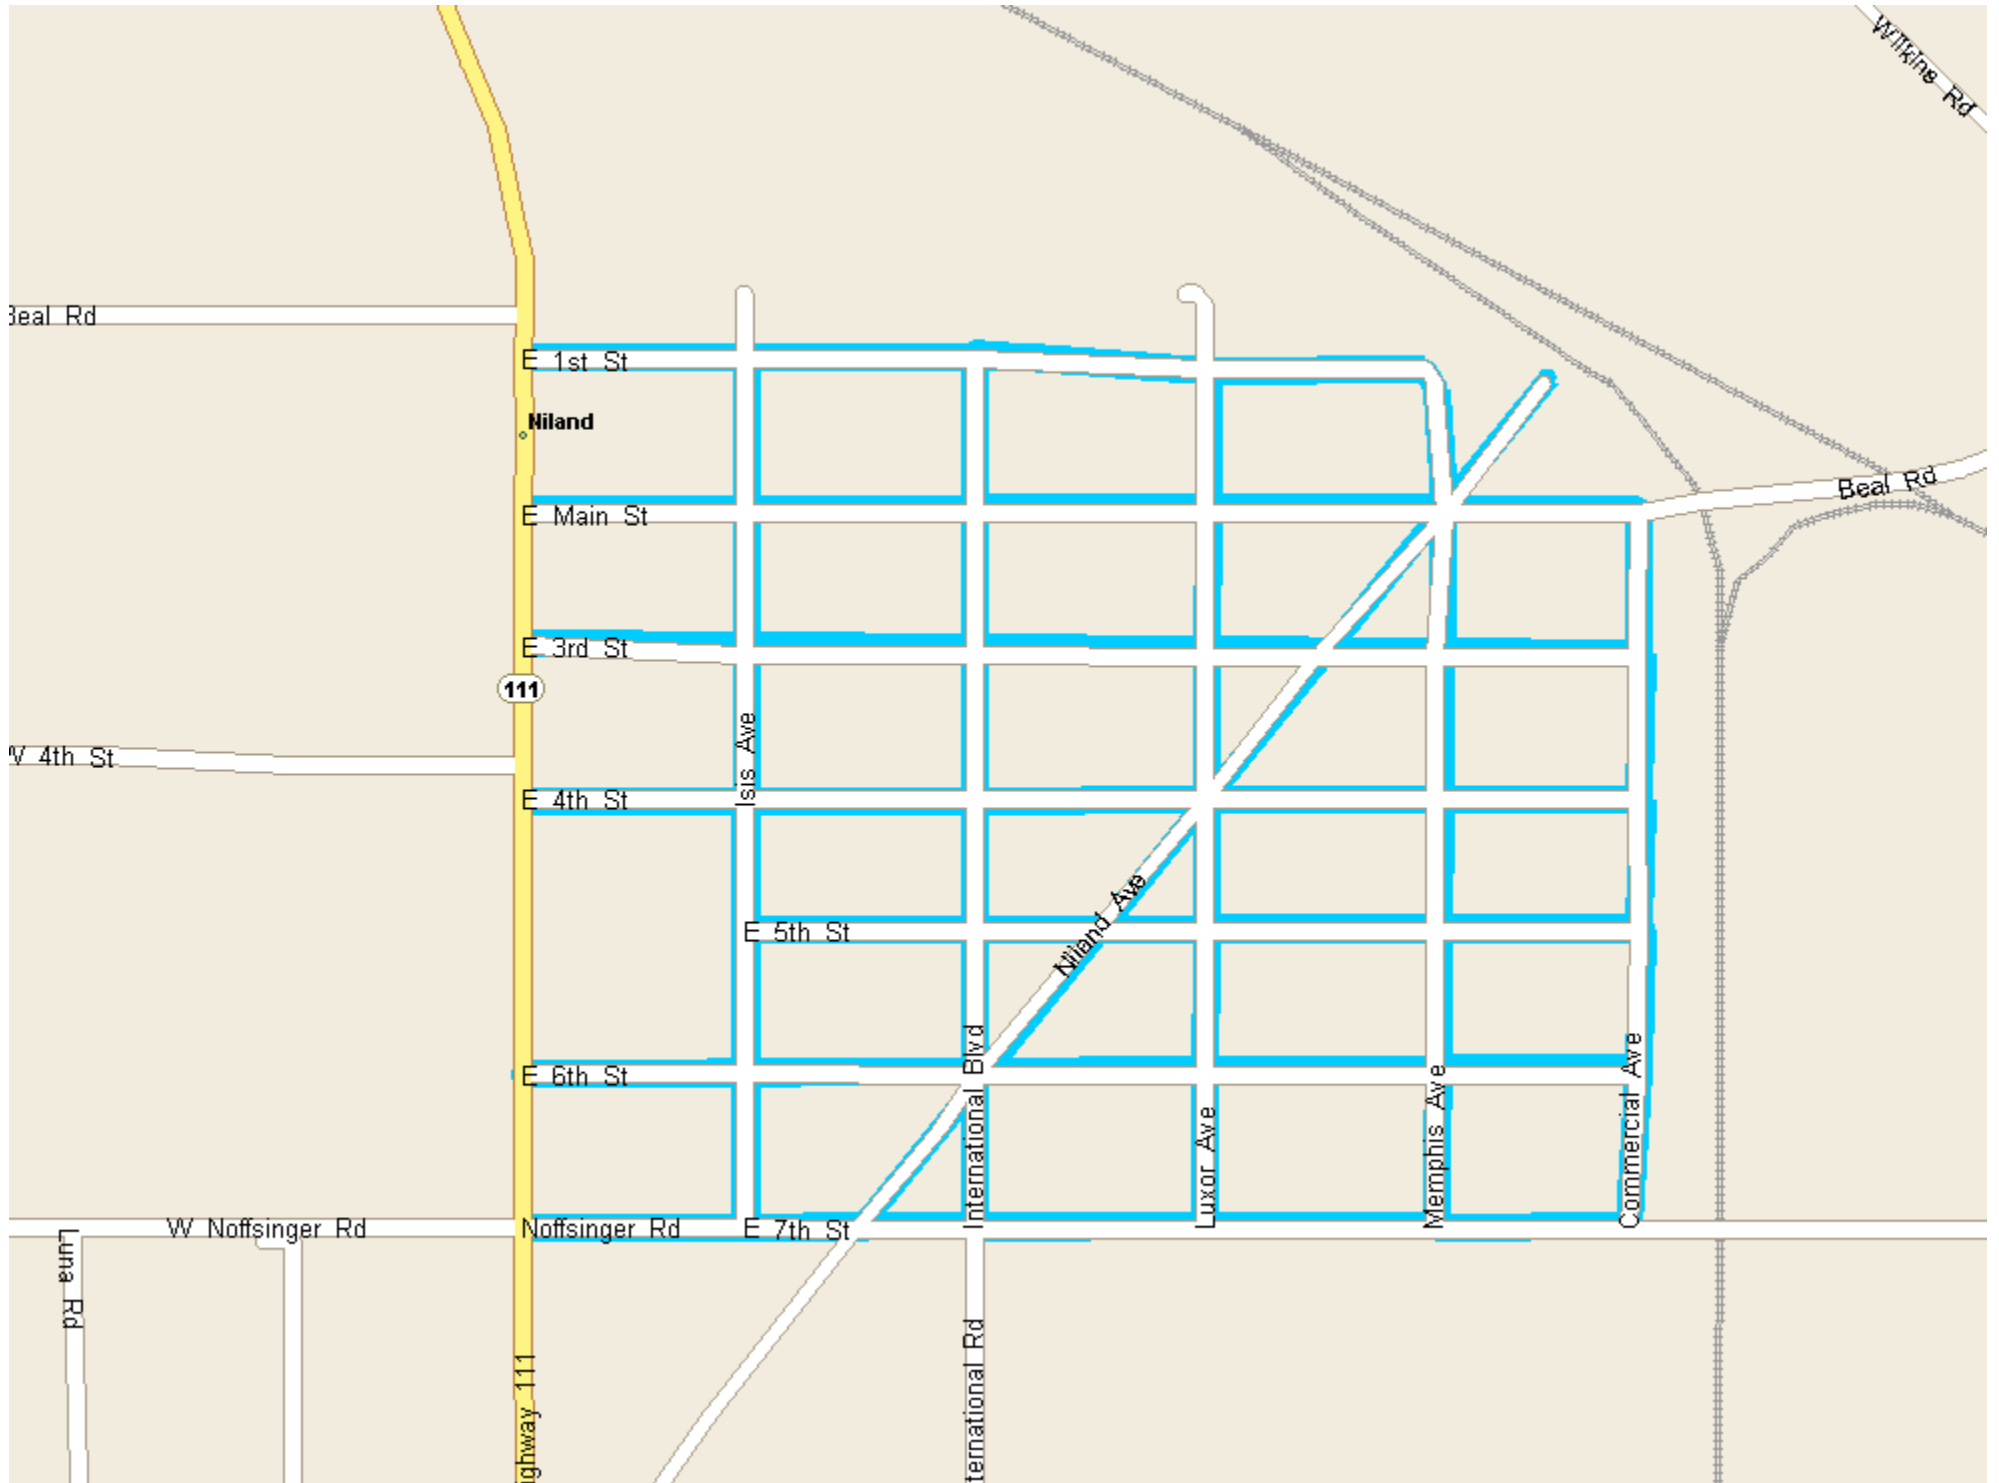

BOMBAY BEACH

NILAND

W HORNE & MC CABE COVE ROAD

WEST IMPERIAL

BARBARA WORTH URBAN AREA

ATEN RD, VILLA LANE RD, BASS COVE RD, AND CITRUS COVE RD

NEW YOURMAN RD, NEAR HEBER URBAN AREA

GATEWAY SERVICE AREA

# DREW RD & ROSS RD BICYCLE LANES

DESERT SHORES

College Springs Rd

Salton Sea

86

89

SALTON SEA BEACH

POE COLONIA

HEBER - NORTH

HEBER-SOUTH

SALTON CITY SECTION 1

SALTON CITY SECTION 2

### SALTON CITY SECTION 3