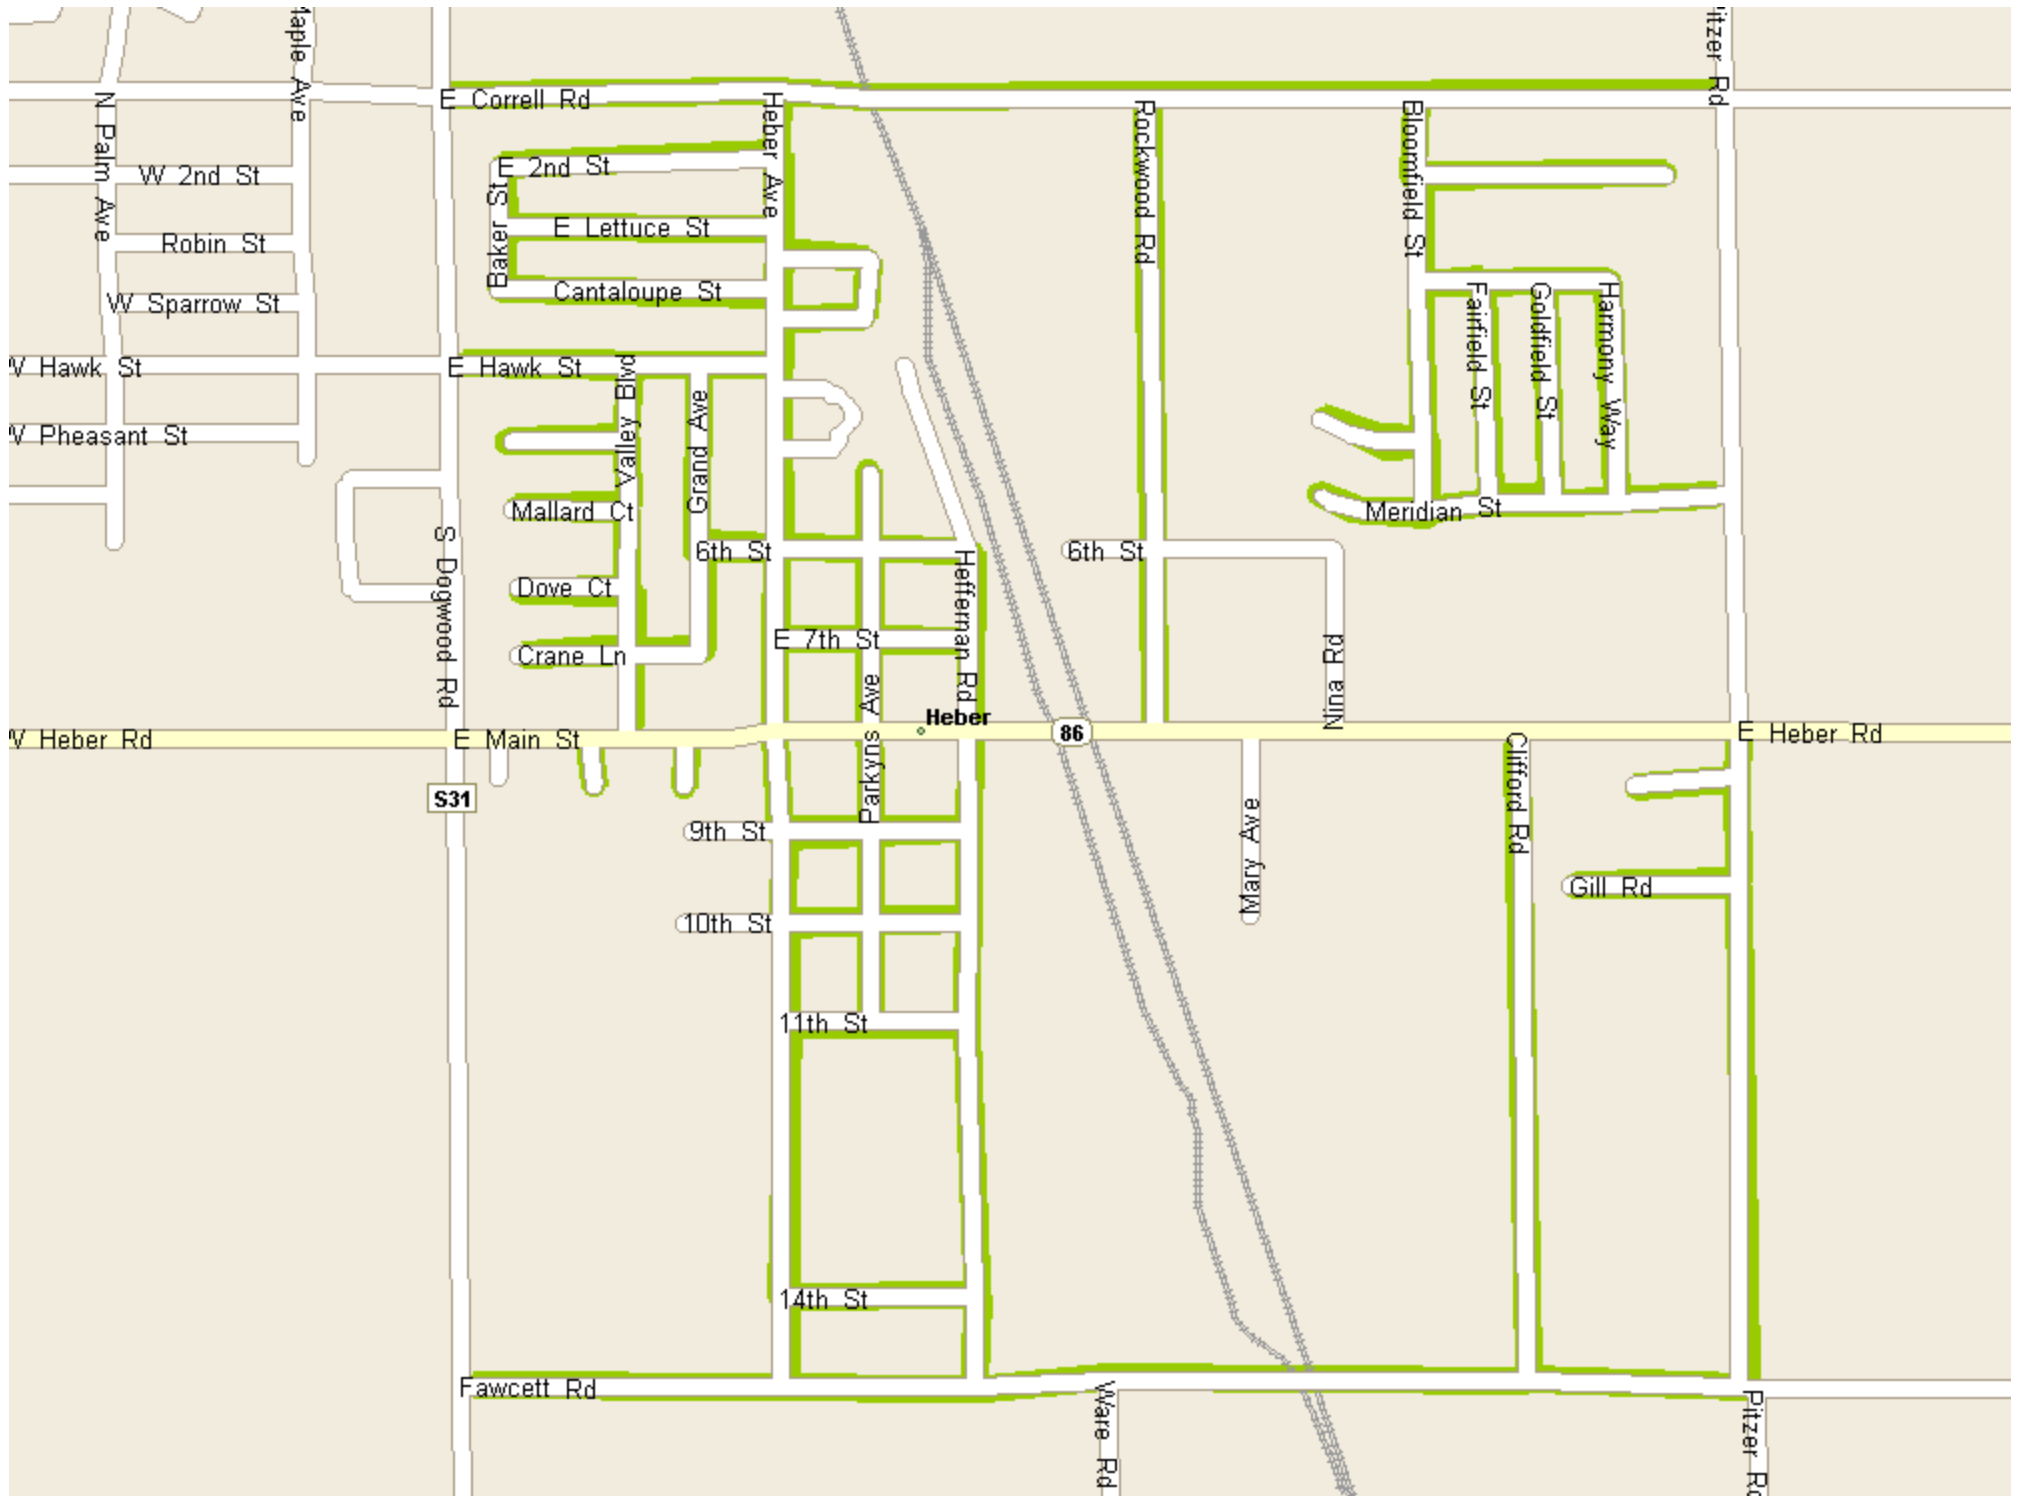

BOMBAY BEACH

NILAND

W HORNE & MC CABE COVE ROAD

WEST IMPERIAL

BARBARA WORTH URBAN AREA

ATEN RD, VILLA LANE RD, BASS COVE RD, AND CITRUS COVE RD

NEW YOURMAN RD, NEAR HEBER URBAN AREA

GATEWAY SERVICE AREA

# DREW RD & ROSS RD BICYCLE LANES

DESERT SHORES

College Springs Rd

Salton Sea

86

89

SALTON SEA BEACH

POE COLONIA

HEBER - NORTH

HEBER-SOUTH

SALTON CITY SECTION 1

SALTON CITY SECTION 2

### SALTON CITY SECTION 3