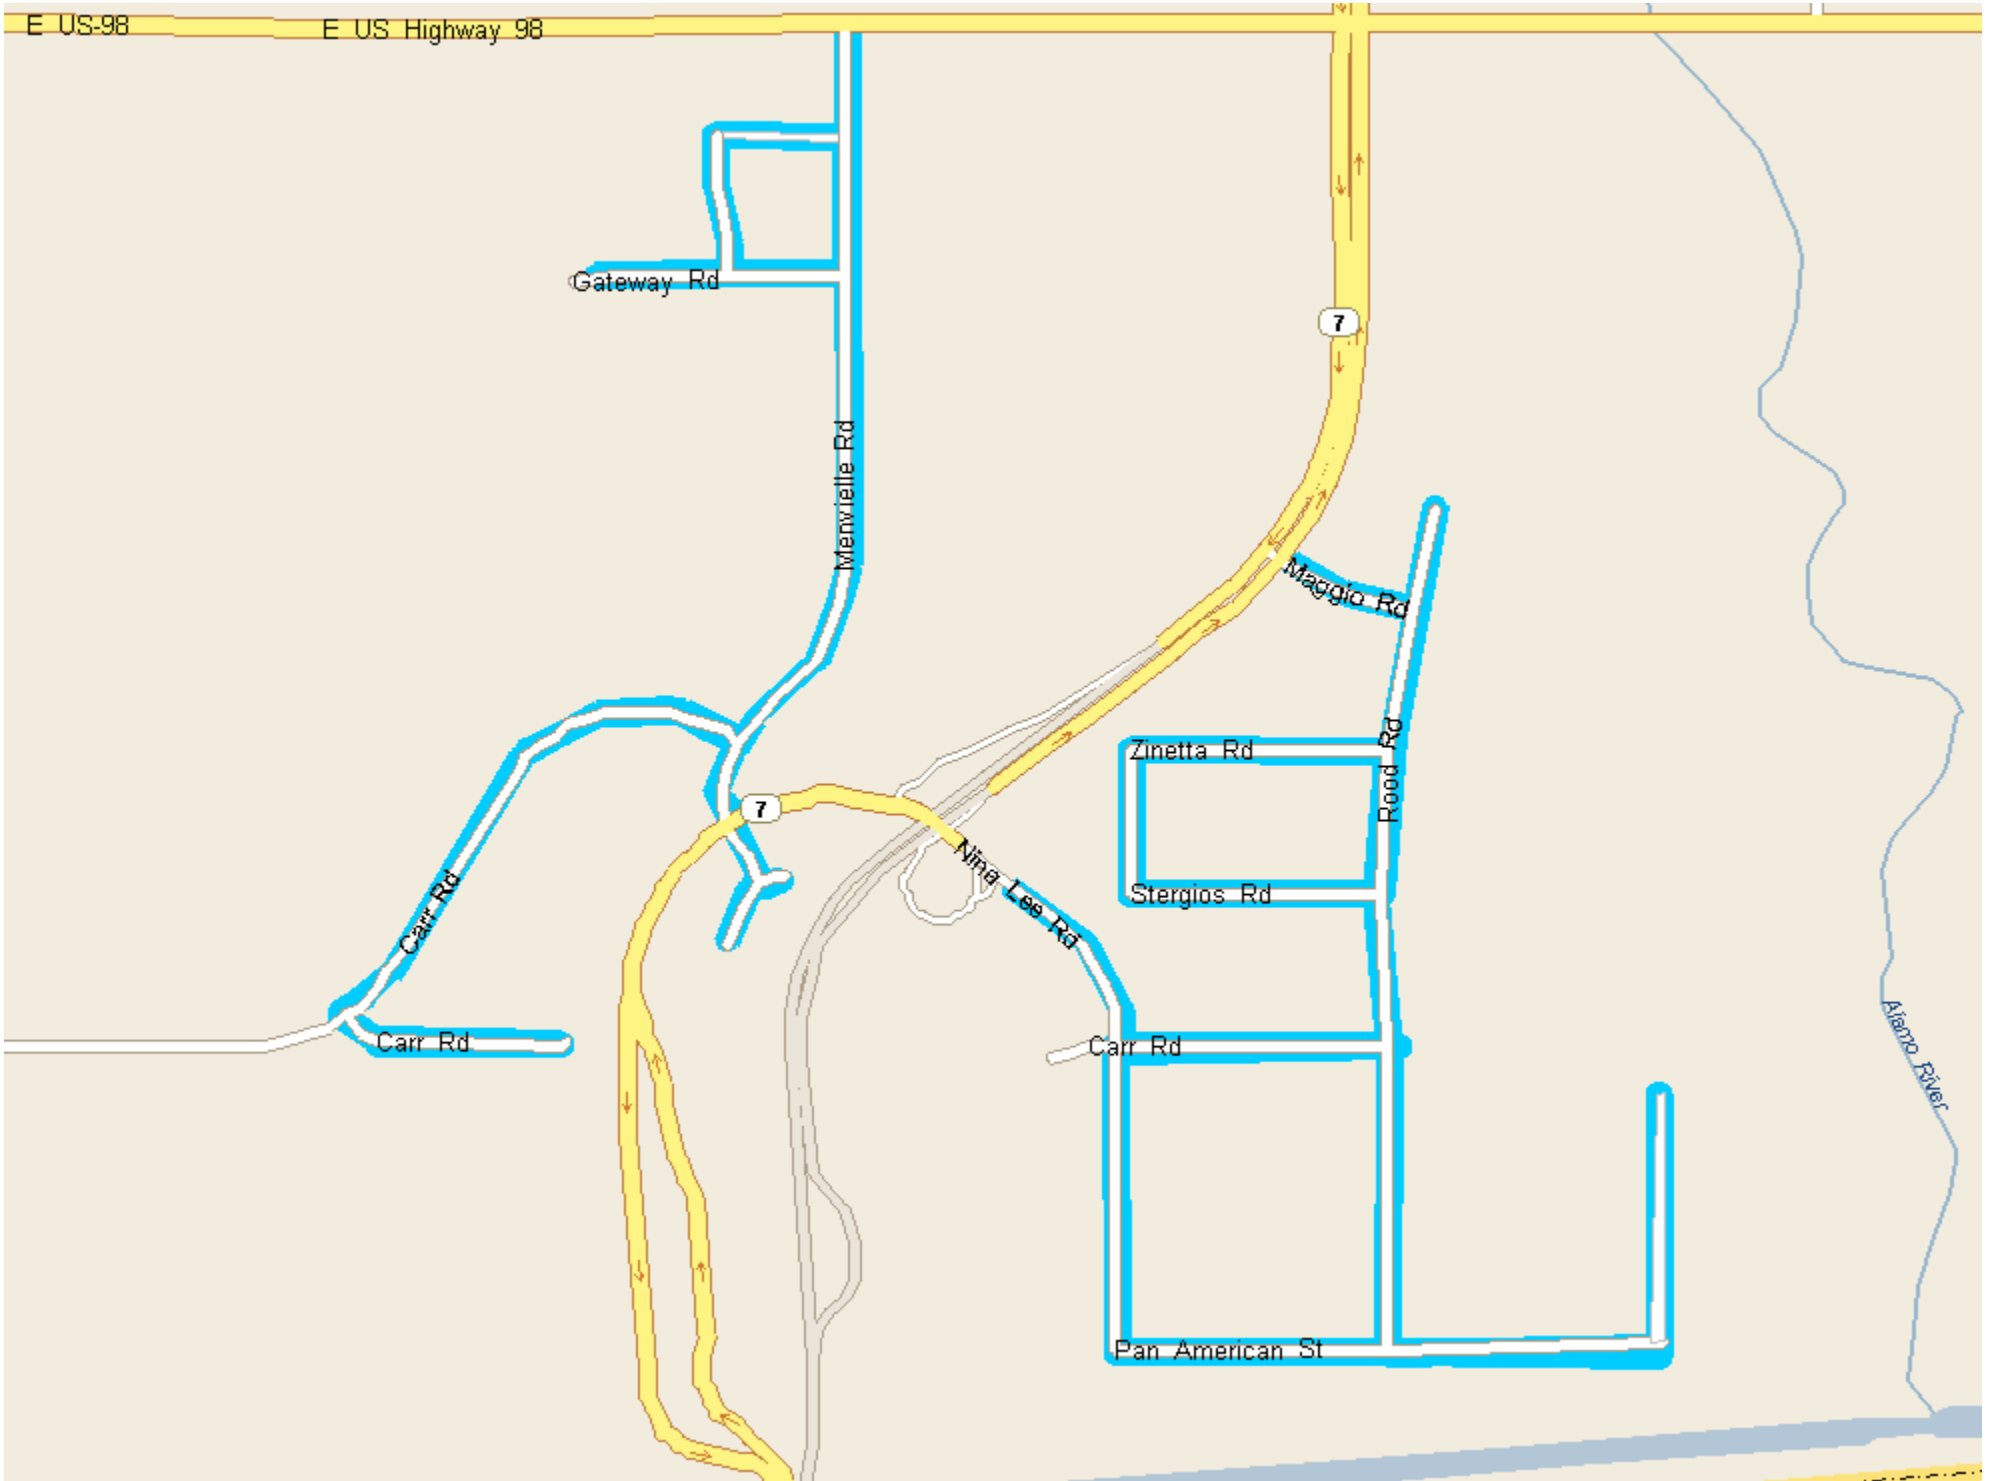

BOMBAY BEACH

NILAND

W HORNE & MC CABE COVE ROAD

WEST IMPERIAL

BARBARA WORTH URBAN AREA

ATEN RD, VILLA LANE RD, BASS COVE RD, AND CITRUS COVE RD

NEW YOURMAN RD, NEAR HEBER URBAN AREA

GATEWAY SERVICE AREA

# DREW RD & ROSS RD BICYCLE LANES

DESERT SHORES

College Springs Rd

Salton Sea

86

89

SALTON SEA BEACH

POE COLONIA

HEBER - NORTH

HEBER-SOUTH

SALTON CITY SECTION 1

SALTON CITY SECTION 2

### SALTON CITY SECTION 3