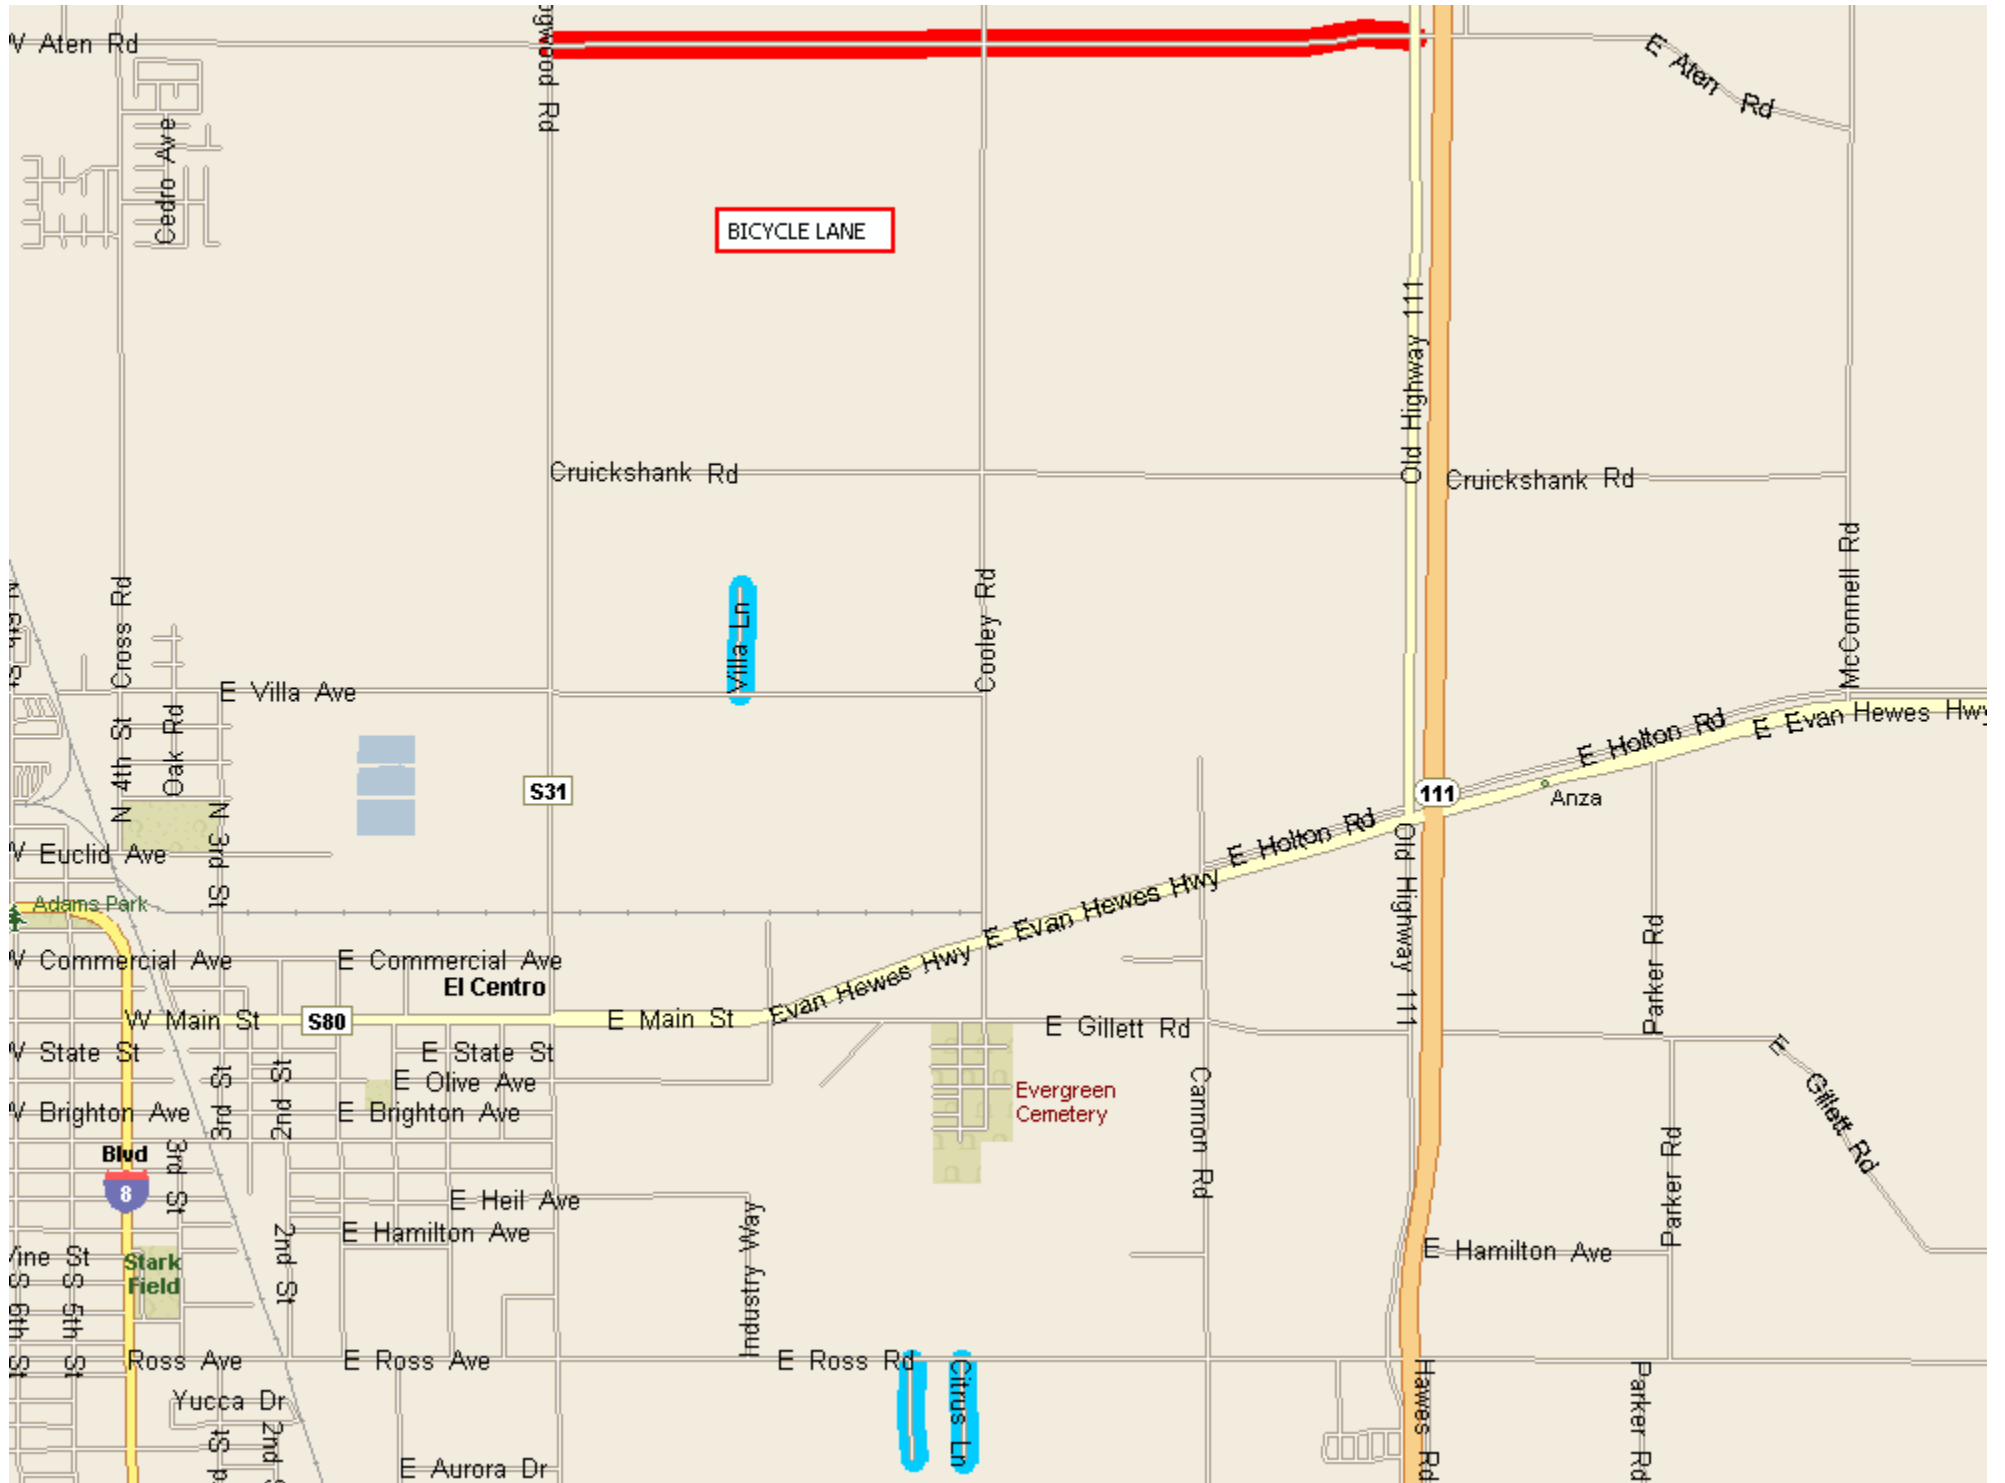

BOMBAY BEACH

NILAND

W HORNE & MC CABE COVE ROAD

WEST IMPERIAL

BARBARA WORTH URBAN AREA

ATEN RD, VILLA LANE RD, BASS COVE RD, AND CITRUS COVE RD

NEW YOURMAN RD, NEAR HEBER URBAN AREA

GATEWAY SERVICE AREA

# DREW RD & ROSS RD BICYCLE LANES

DESERT SHORES

College Springs Rd

Salton Sea

86

89

SALTON SEA BEACH

POE COLONIA

HEBER - NORTH

HEBER-SOUTH

SALTON CITY SECTION 1

SALTON CITY SECTION 2

### SALTON CITY SECTION 3