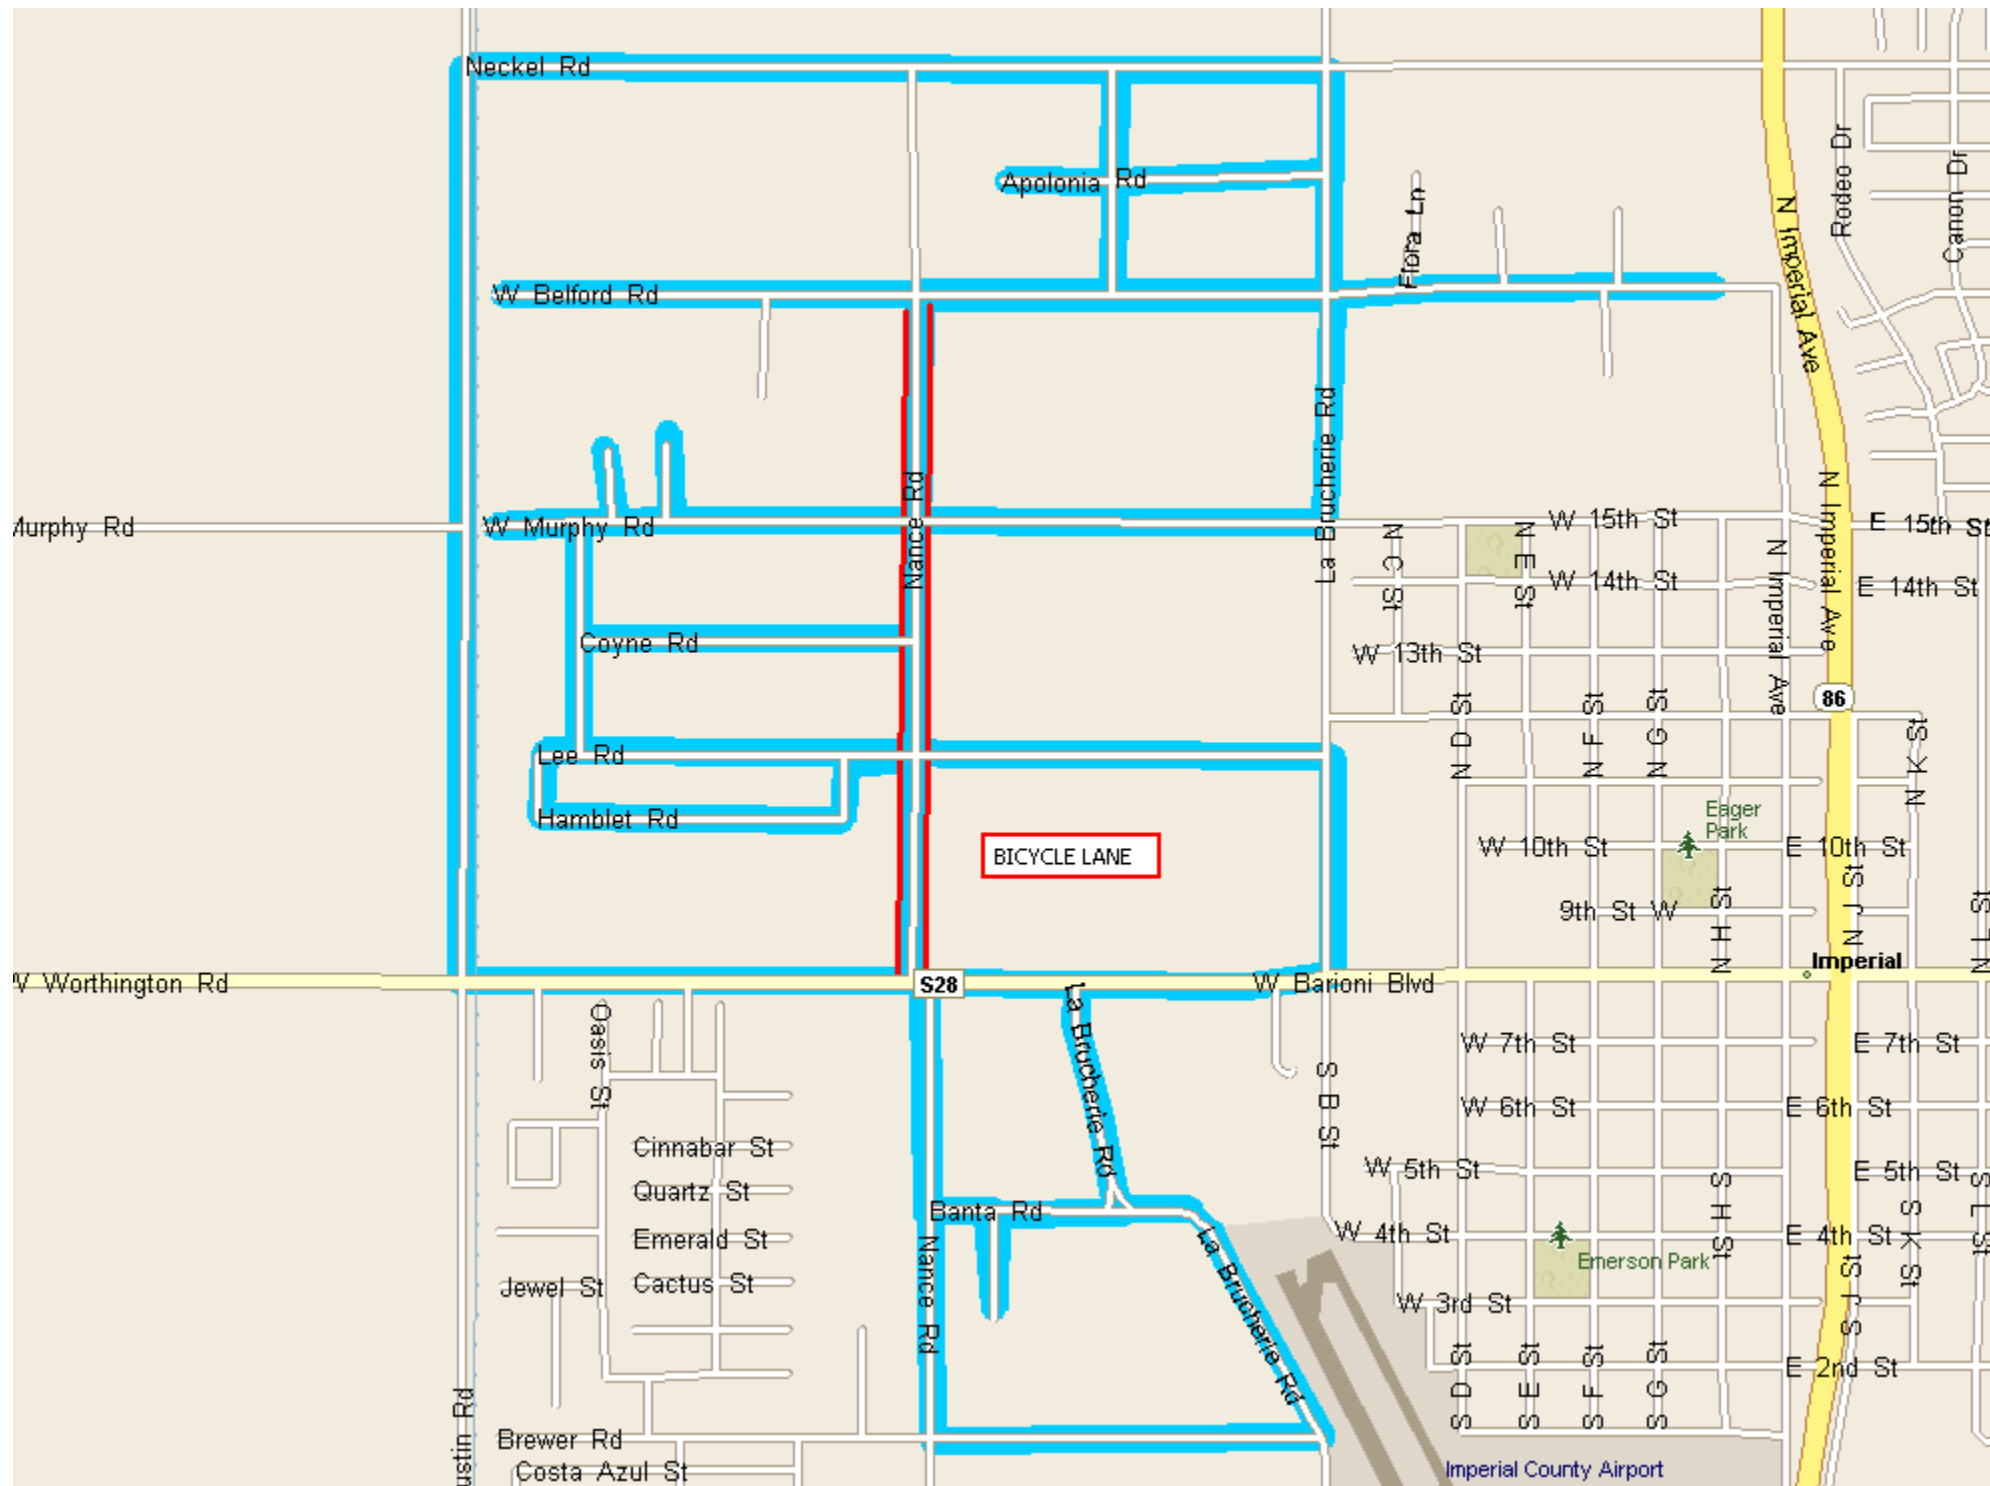

BOMBAY BEACH

NILAND

W HORNE & MC CABE COVE ROAD

WEST IMPERIAL

BARBARA WORTH URBAN AREA

ATEN RD, VILLA LANE RD, BASS COVE RD, AND CITRUS COVE RD

NEW YOURMAN RD, NEAR HEBER URBAN AREA

GATEWAY SERVICE AREA

# DREW RD & ROSS RD BICYCLE LANES

DESERT SHORES

College Springs Rd

Salton Sea

86

89

SALTON SEA BEACH

POE COLONIA

HEBER - NORTH

HEBER-SOUTH

SALTON CITY SECTION 1

SALTON CITY SECTION 2

### SALTON CITY SECTION 3