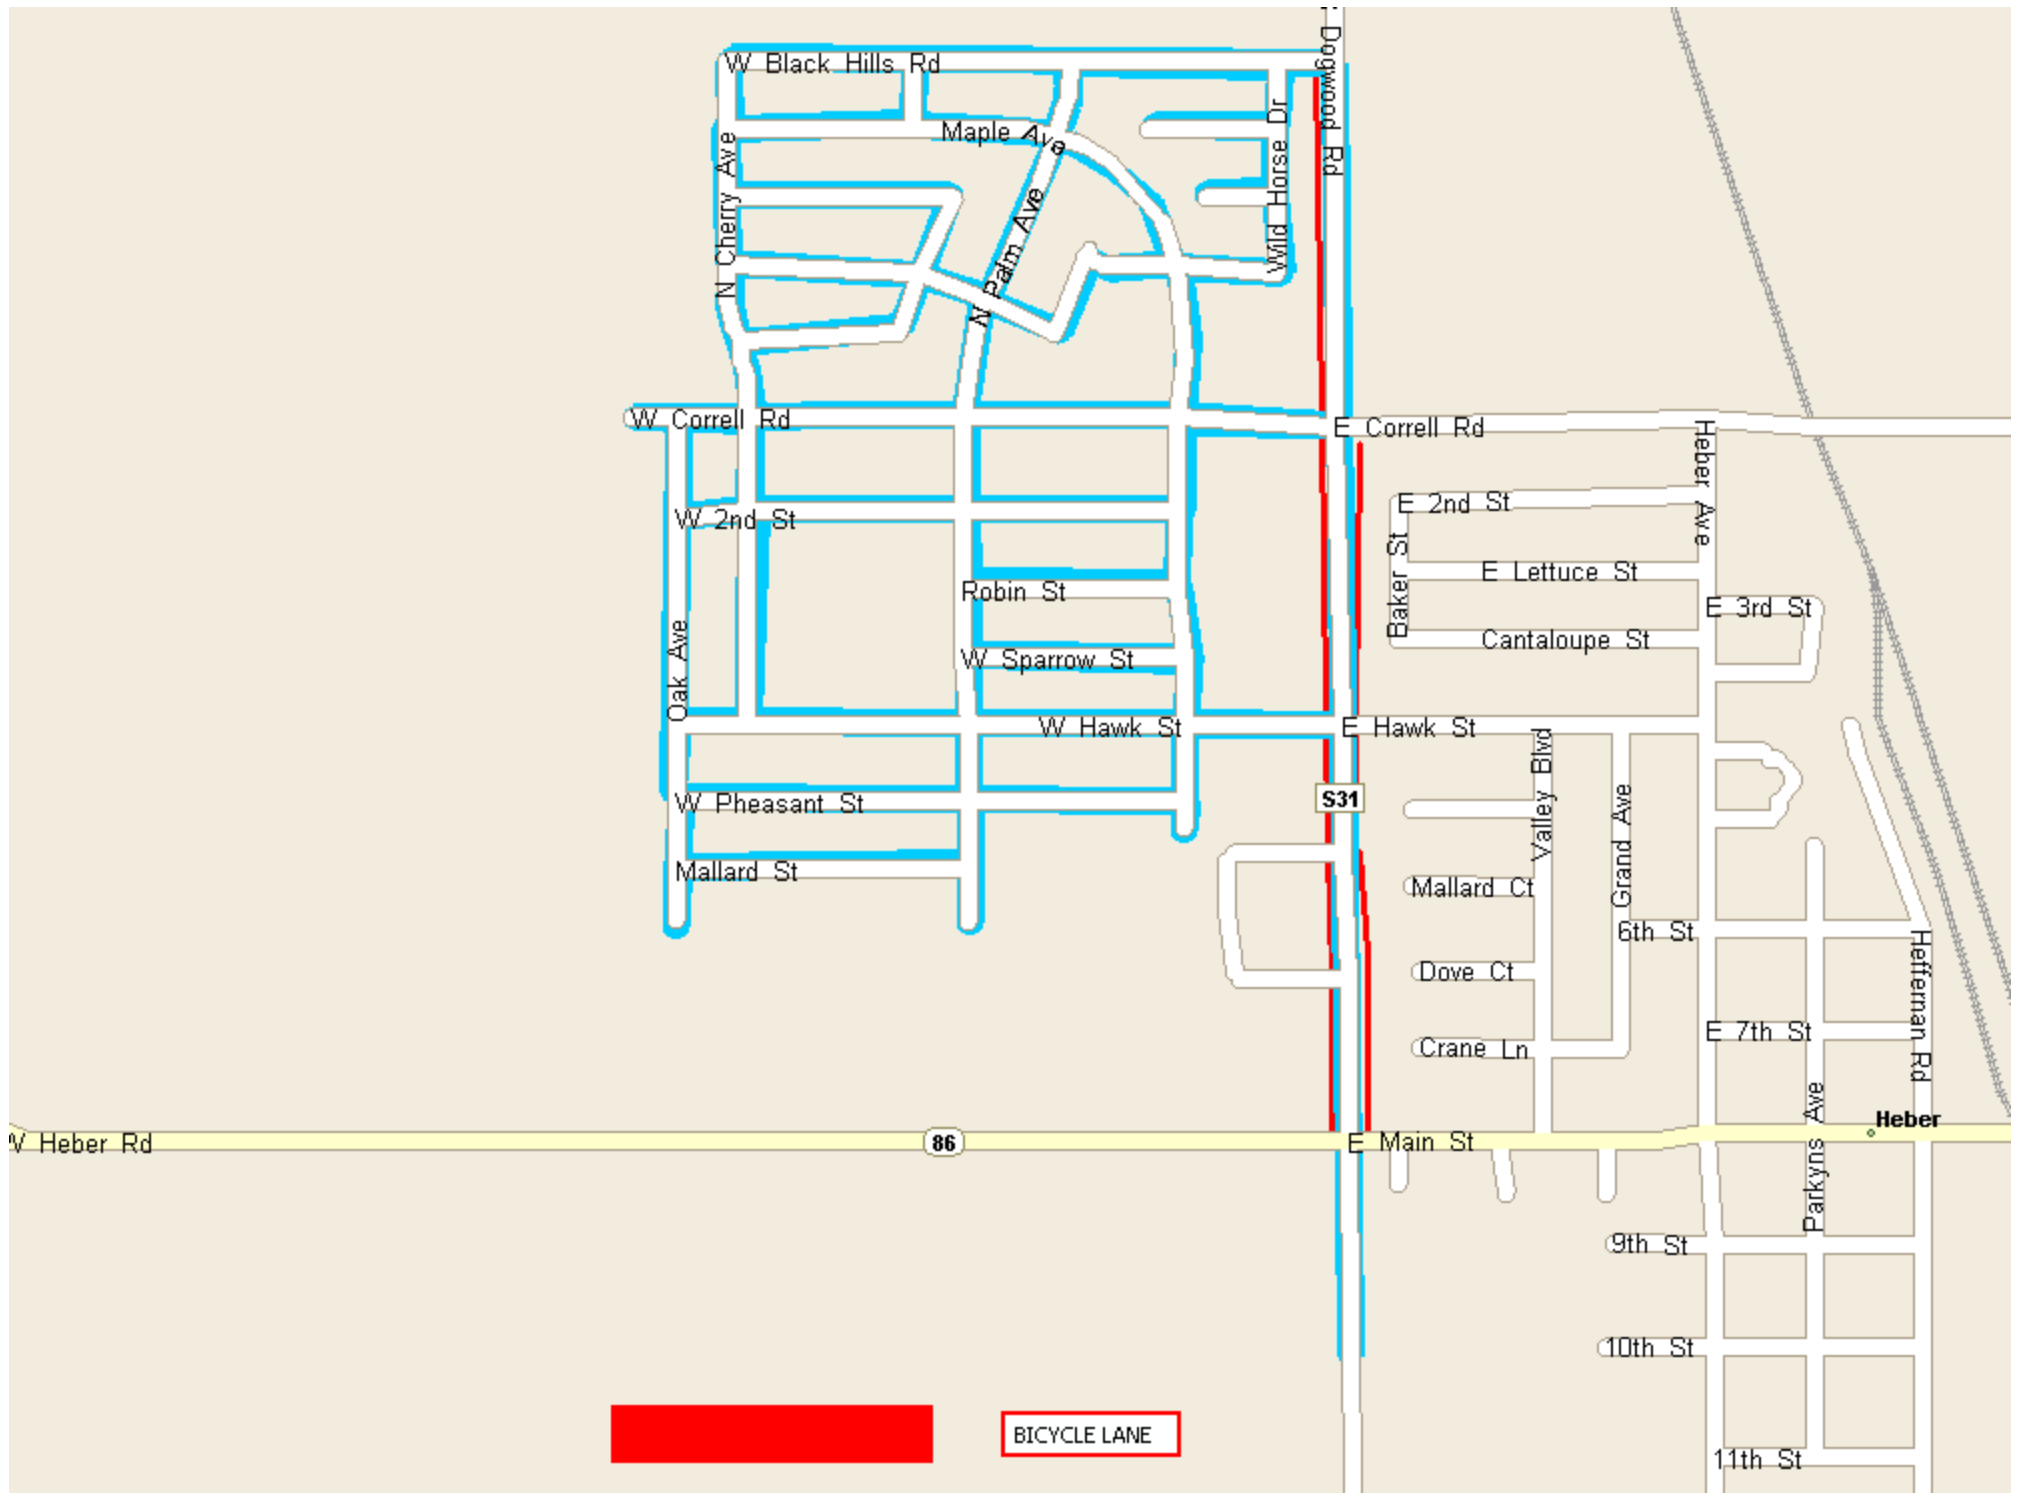

BOMBAY BEACH

NILAND

W HORNE & MC CABE COVE ROAD

WEST IMPERIAL

BARBARA WORTH URBAN AREA

ATEN RD, VILLA LANE RD, BASS COVE RD, AND CITRUS COVE RD

NEW YOURMAN RD, NEAR HEBER URBAN AREA

GATEWAY SERVICE AREA

# DREW RD & ROSS RD BICYCLE LANES

DESERT SHORES

College Springs Rd

Salton Sea

86

89

SALTON SEA BEACH

POE COLONIA

HEBER - NORTH

HEBER-SOUTH

SALTON CITY SECTION 1

SALTON CITY SECTION 2

### SALTON CITY SECTION 3