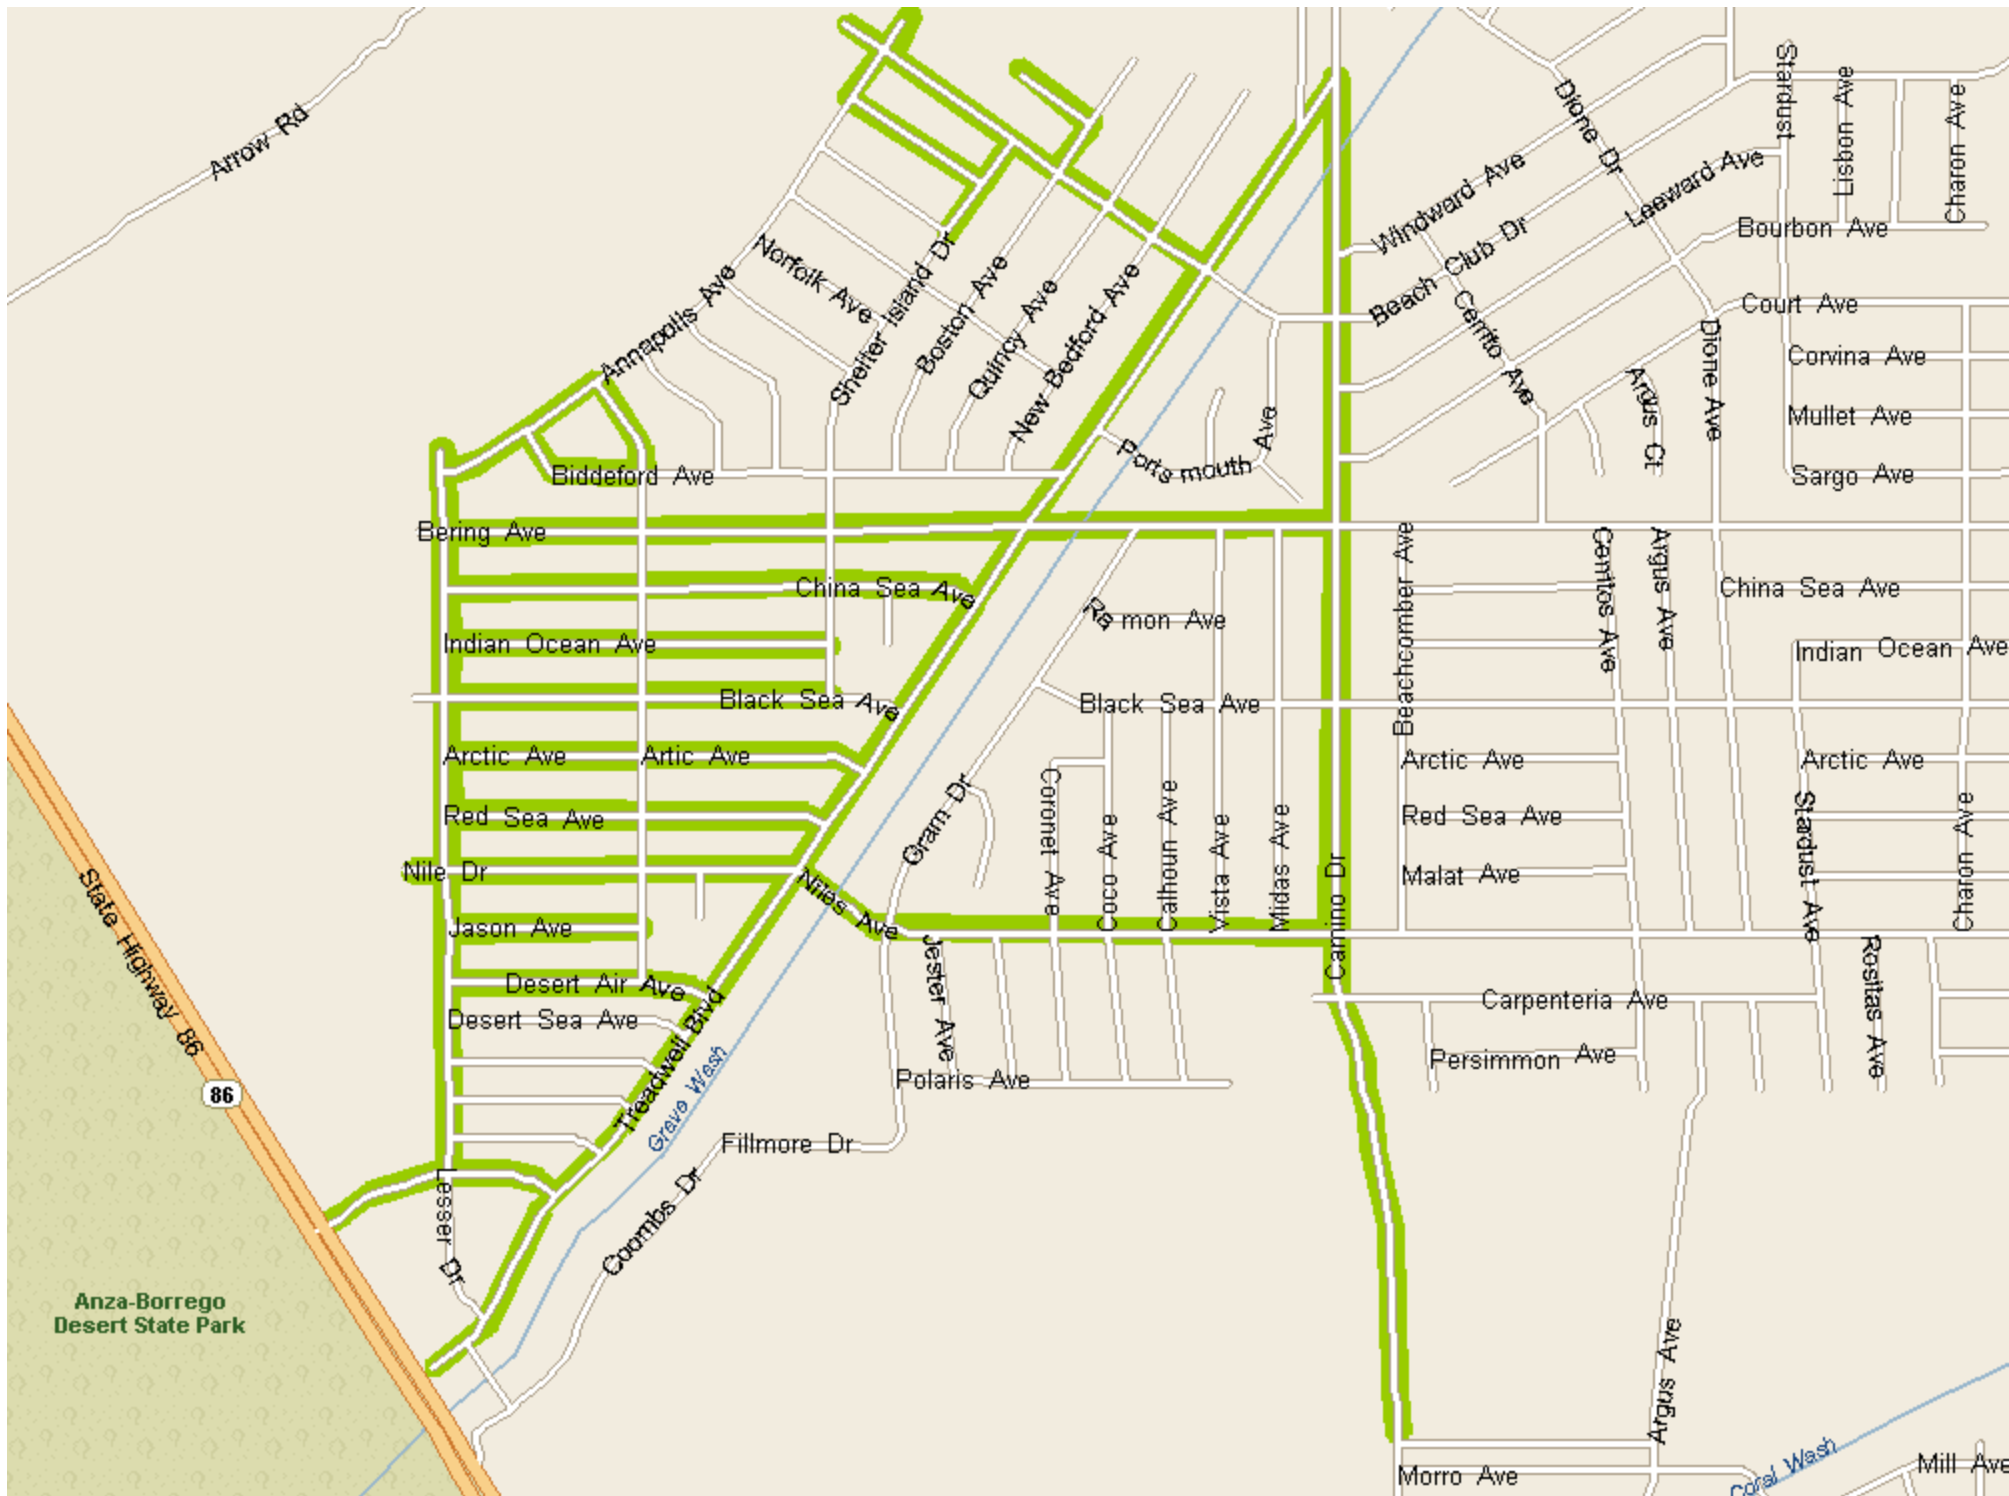

BOMBAY BEACH

NILAND

W HORNE & MC CABE COVE ROAD

WEST IMPERIAL

BARBARA WORTH URBAN AREA

ATEN RD, VILLA LANE RD, BASS COVE RD, AND CITRUS COVE RD

NEW YOURMAN RD, NEAR HEBER URBAN AREA

GATEWAY SERVICE AREA

# DREW RD & ROSS RD BICYCLE LANES

DESERT SHORES

College Springs Rd

Salton Sea

86

89

SALTON SEA BEACH

POE COLONIA

HEBER - NORTH

HEBER-SOUTH

SALTON CITY SECTION 1

SALTON CITY SECTION 2

### SALTON CITY SECTION 3