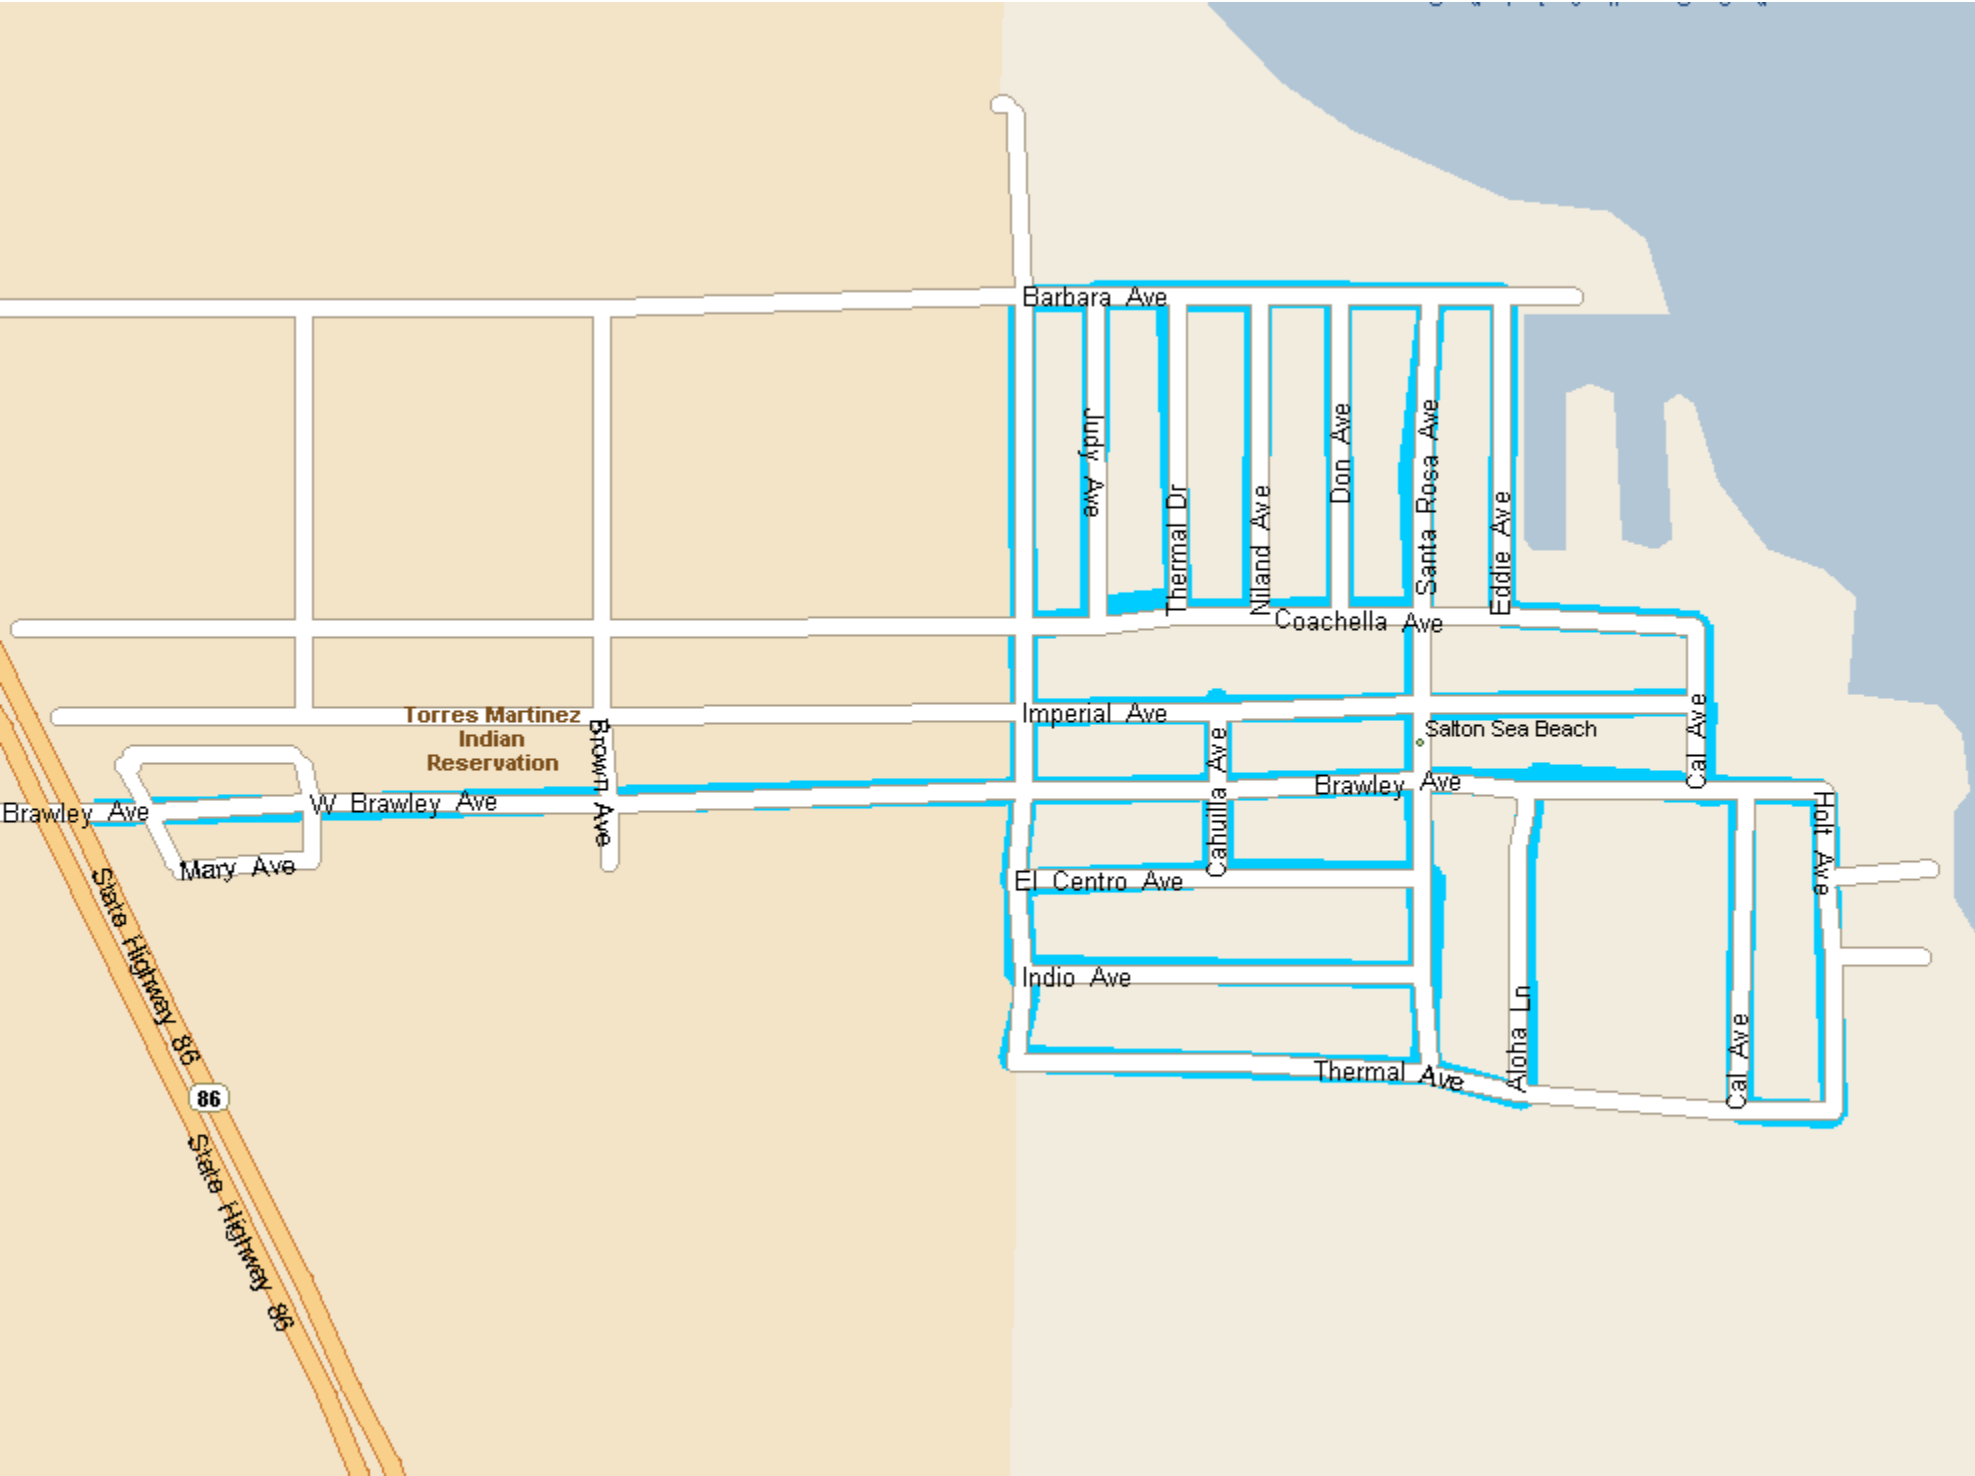

BOMBAY BEACH

NILAND

W HORNE & MC CABE COVE ROAD

WEST IMPERIAL

BARBARA WORTH URBAN AREA

ATEN RD, VILLA LANE RD, BASS COVE RD, AND CITRUS COVE RD

NEW YOURMAN RD, NEAR HEBER URBAN AREA

GATEWAY SERVICE AREA

# DREW RD & ROSS RD BICYCLE LANES

DESERT SHORES

College Springs Rd

Salton Sea

86

89

SALTON SEA BEACH

POE COLONIA

HEBER - NORTH

HEBER-SOUTH

SALTON CITY SECTION 1

SALTON CITY SECTION 2

### SALTON CITY SECTION 3